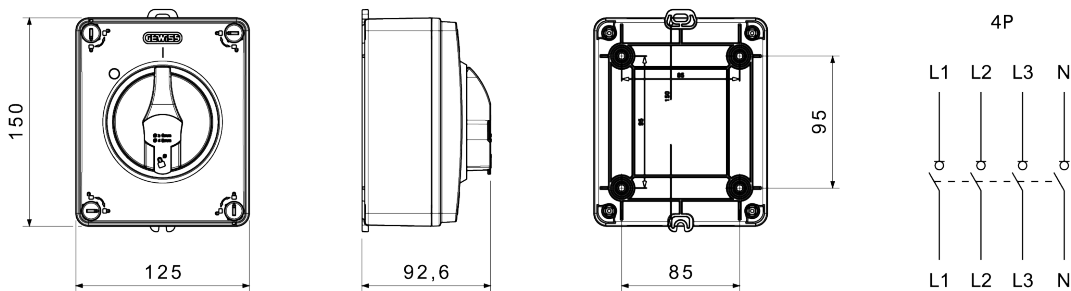

DIMENSIONS

SYMBOLE TECHNIQUE

IP

IK

IP66/IP67/IP69

IK08

NORMES ET HOMOLOGATIONS

GEWISS FRANCE SAS
ILIADÉ, 3 rue Christophe Colomb, 91300 Massy,
France
Tél : +33 (0) 1 64 86 80 80
Société soumise à la gestion et à la coordination de
Polifin S.p.A.

www.gewiss.com/fr/fr
gewiss-fr@gewiss.com
Dernière mise à jour 02/06/2026

Les caractéristiques, dimensions, dessins et images sont communiqués à titre purement informatif et peuvent faire l'objet de modification sans aucun préavis