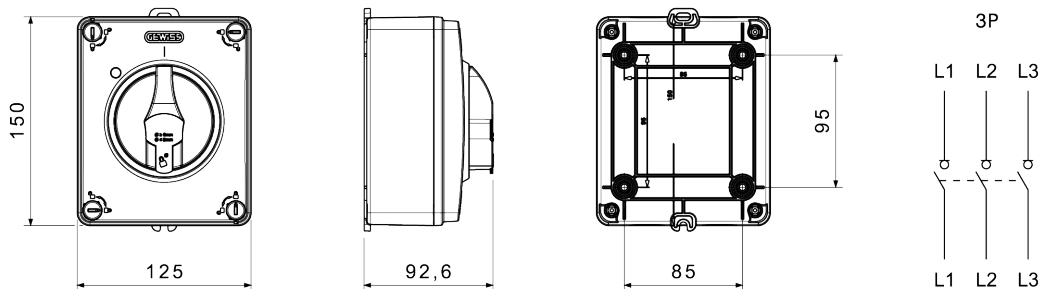

DIMENSIONS

SYMBOLE TECHNIQUE

IP

IK

IP66/IP67/IP69

IK08

NORMES ET HOMOLOGATIONS

GEWISS FRANCE SAS
ILIADÉ, 3 rue Christophe Colomb, 91300 Massy,
France
Tél : +33 (0) 1 64 86 80 80
Société soumise à la gestion et à la coordination de
Polifin S.p.A.

www.gewiss.com/fr/fr
gewiss-fr@gewiss.com
Dernière mise à jour 02/06/2026

Les caractéristiques, dimensions, dessins et images sont communiqués à titre purement informatif et peuvent faire l'objet de modification sans aucun préavis