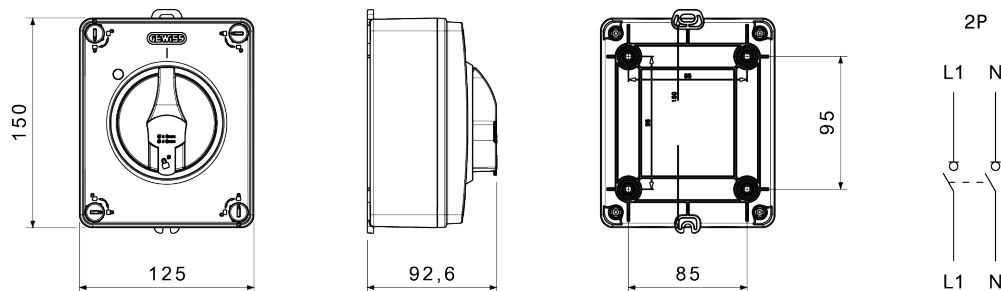

DIMENSIONS

SYMBOLE TECHNIQUE

IP

IK

IP66/IP67/IP69

IK08

NORMES ET HOMOLOGATIONS

GEWISS FRANCE SAS
ILIADÉ, 3 rue Christophe Colomb, 91300 Massy,
France
Tél : +33 (0) 1 64 86 80 80
Société soumise à la gestion et à la coordination de
Polifin S.p.A.

www.gewiss.com/fr/fr
gewiss-fr@gewiss.com
Dernière mise à jour 22/06/2026

Les caractéristiques, dimensions, dessins et images sont communiqués à titre purement informatif et peuvent faire l'objet de modification sans aucun préavis