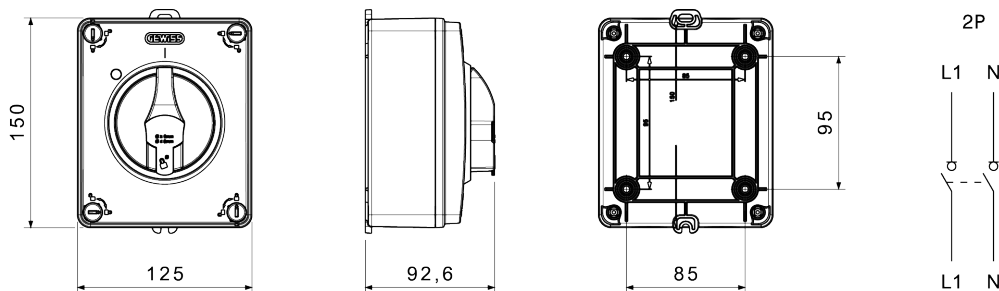

DIMENSIONS

SYMBOLE TECHNIQUE

IP

IK

IP66/IP67/IP69

IK08

NORMES ET HOMOLOGATIONS

GEWISS FRANCE SAS
ILIADÉ, 3 rue Christophe Colomb, 91300 Massy,
France
Tél : +33 (0) 1 64 86 80 80
Société soumise à la gestion et à la coordination de
Polifin S.p.A.

www.gewiss.com/fr/fr
gewiss-fr@gewiss.com
Dernière mise à jour 02/06/2026

Les caractéristiques, dimensions, dessins et images sont communiqués à titre purement informatif et peuvent faire l'objet de modification sans aucun préavis