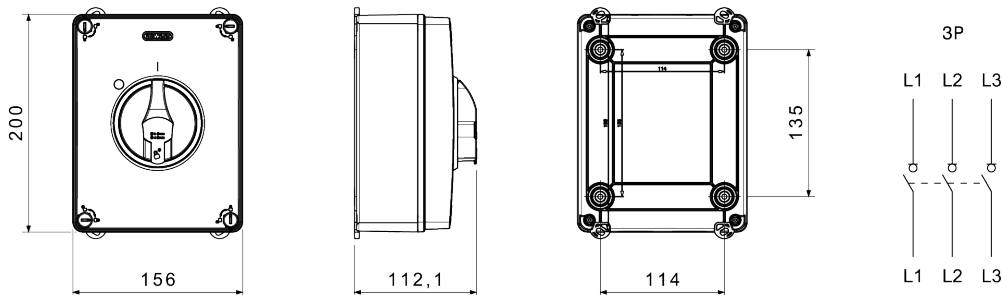

DIMENSIONS

SYMBOLE TECHNIQUE

IP

IK

IP66/IP67/IP69

IK08

NORMES ET HOMOLOGATIONS

GEWISS FRANCE SAS
ILIADÉ, 3 rue Christophe Colomb, 91300 Massy,
France
Tél : +33 (0) 1 64 86 80 80
Société soumise à la gestion et à la coordination de
Polifin S.p.A.

www.gewiss.com/fr/fr
gewiss-fr@gewiss.com
Dernière mise à jour 22/06/2026

Les caractéristiques, dimensions, dessins et images sont communiqués à titre purement informatif et peuvent faire l'objet de modification sans aucun préavis