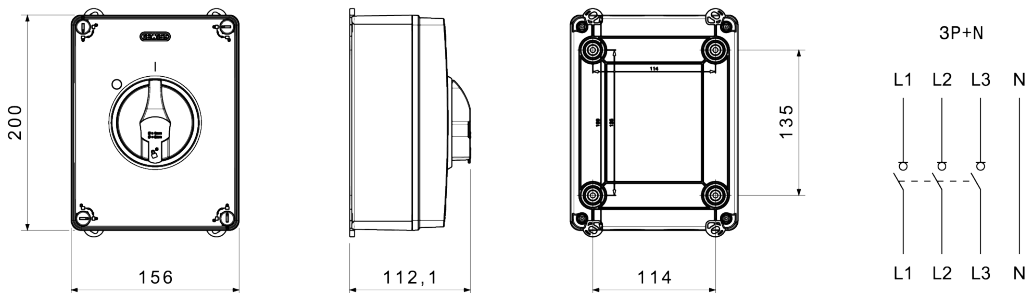

DIMENSIONS

SYMBOLE TECHNIQUE

IP

IK

IP66/IP67/IP69

IK08

NORMES ET HOMOLOGATIONS

GEWISS FRANCE SAS
ILIADÉ, 3 rue Christophe Colomb, 91300 Massy,
France
Tél : +33 (0) 1 64 86 80 80
Société soumise à la gestion et à la coordination de
Polifin S.p.A.

www.gewiss.com/fr/fr
gewiss-fr@gewiss.com
Dernière mise à jour 22/06/2026

Les caractéristiques, dimensions, dessins et images sont communiqués à titre purement informatif et peuvent faire l'objet de modification sans aucun préavis