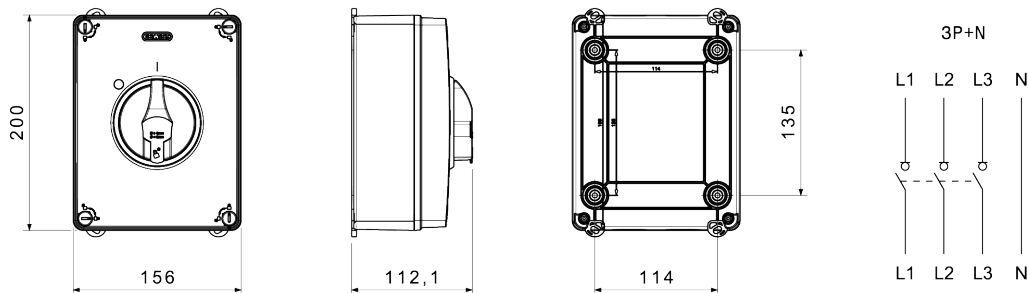

DIMENSIONS

SYMBOLE TECHNIQUE

IP

IK

IP66/IP67/IP69

IK08

NORMES ET HOMOLOGATIONS

GEWISS FRANCE SAS
ILIADÉ, 3 rue Christophe Colomb, 91300 Massy,
France
Tél : +33 (0) 1 64 86 80 80
Société soumise à la gestion et à la coordination de
Polifin S.p.A.

www.gewiss.com/fr/fr
gewiss-fr@gewiss.com
Dernière mise à jour 02/06/2026

Les caractéristiques, dimensions, dessins et images sont communiqués à titre purement informatif et peuvent faire l'objet de modification sans aucun préavis