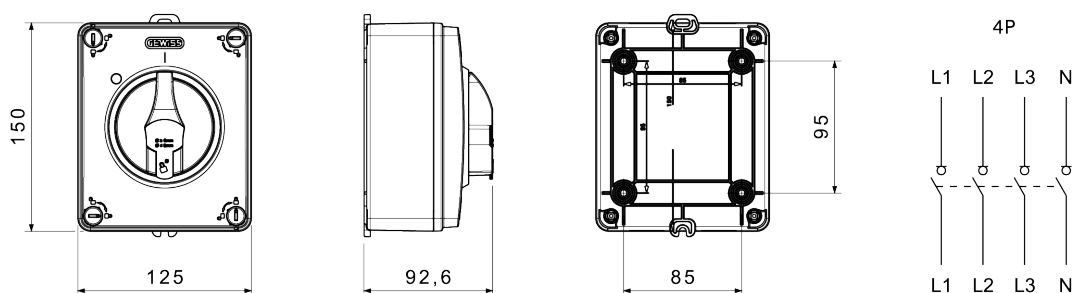

DIMENSIONS

SYMBOLE TECHNIQUE

IP   **IK**

IP66/IP67/IP69

IK08

NORMES ET HOMOLOGATIONS

GEWISS FRANCE SAS
ILIADÉ, 3 rue Christophe Colomb, 91300 Massy,
France
Tél : +33 (0) 1 64 86 80 80
Société soumise à la gestion et à la coordination de
Polifin S.p.A.

www.gewiss.com/fr/fr
gewiss-fr@gewiss.com
Dernière mise à jour 02/06/2026

Les caractéristiques, dimensions, dessins et images sont communiqués à titre purement informatif et peuvent faire l'objet de modification sans aucun préavis