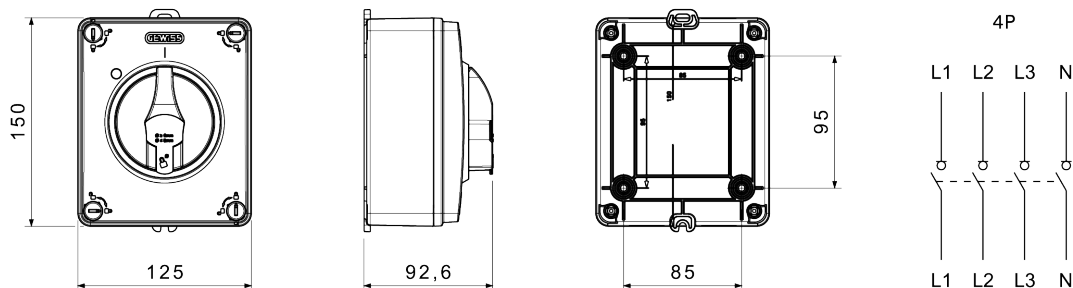

DIMENSIONS

SYMBOLE TECHNIQUE

IP

IK

IP66/IP67/IP69

IK08

NORMES ET HOMOLOGATIONS

GEWISS FRANCE SAS
ILIADÉ, 3 rue Christophe Colomb, 91300 Massy,
France
Tél : +33 (0) 1 64 86 80 80
Société soumise à la gestion et à la coordination de
Polifin S.p.A.

www.gewiss.com/fr/fr
gewiss-fr@gewiss.com
Dernière mise à jour 22/06/2026

Les caractéristiques, dimensions, dessins et images sont communiqués à titre purement informatif et peuvent faire l'objet de modification sans aucun préavis