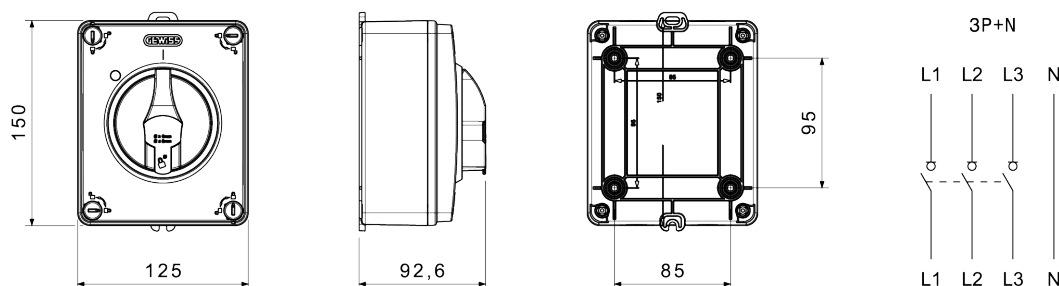

DIMENSIONS

SYMBOLE TECHNIQUE

IP

IK

IP66/IP67/IP69

IK08

NORMES ET HOMOLOGATIONS

GEWISS FRANCE SAS
ILIADÉ, 3 rue Christophe Colomb, 91300 Massy,
France
Tél : +33 (0) 1 64 86 80 80
Société soumise à la gestion et à la coordination de
Polifin S.p.A.

www.gewiss.com/fr/fr
gewiss-fr@gewiss.com
Dernière mise à jour 22/06/2026

Les caractéristiques, dimensions, dessins et images sont communiqués à titre purement informatif et peuvent faire l'objet de modification sans aucun préavis