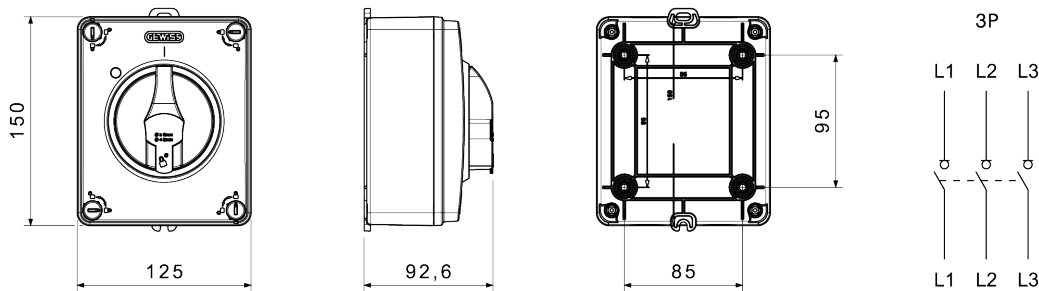

DIMENSIONS

SYMBOLE TECHNIQUE

IP

IK

IP66/IP67/IP69

IK08

NORMES ET HOMOLOGATIONS

GEWISS FRANCE SAS
ILIADÉ, 3 rue Christophe Colomb, 91300 Massy,
France
Tél : +33 (0) 1 64 86 80 80
Société soumise à la gestion et à la coordination de
Polifin S.p.A.

www.gewiss.com/fr/fr
gewiss-fr@gewiss.com
Dernière mise à jour 02/06/2026

Les caractéristiques, dimensions, dessins et images sont communiqués à titre purement informatif et peuvent faire l'objet de modification sans aucun préavis