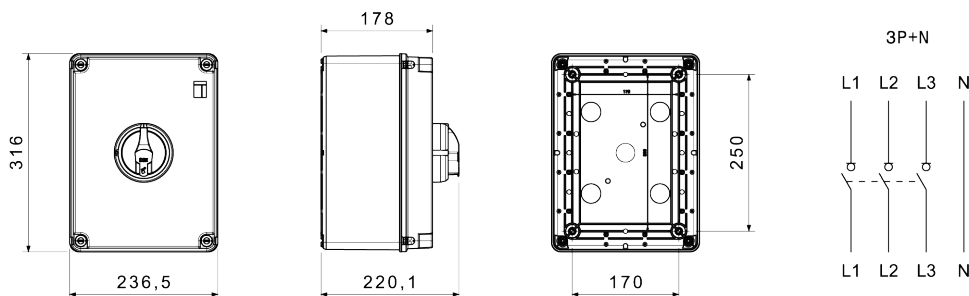

DIMENSIONS

SYMBOLE TECHNIQUE

IP

IK

IP66/IP67/IP69

IK08

NORMES ET HOMOLOGATIONS

GEWISS FRANCE SAS
ILIADE, 3 rue Christophe Colomb, 91300 Massy,
France
Tél : +33 (0) 1 64 86 80 80
Société soumise à la gestion et à la coordination de
Polifin S.p.A.

www.gewiss.com/fr/fr
gewiss-fr@gewiss.com
Dernière mise à jour 02/06/2026

Les caractéristiques, dimensions, dessins et images sont communiqués à titre purement informatif et peuvent faire l'objet de modification sans aucun préavis