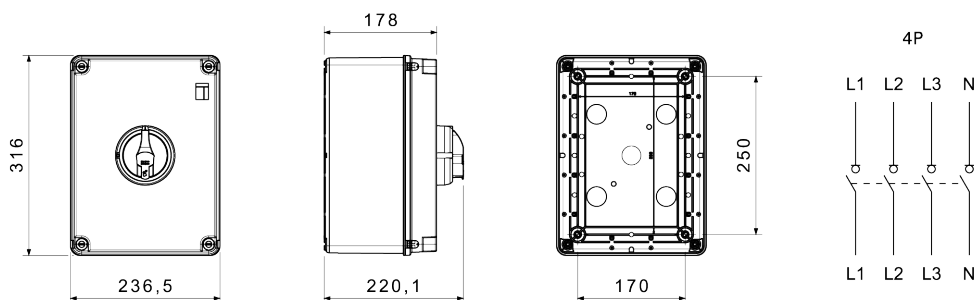

DIMENSIONS

SYMBOLE TECHNIQUE

IP

IK

IP66/IP67/IP69

IK08

NORMES ET HOMOLOGATIONS

GEWISS FRANCE SAS
ILIADE, 3 rue Christophe Colomb, 91300 Massy,
France
Tél : +33 (0) 1 64 86 80 80
Société soumise à la gestion et à la coordination de
Polifin S.p.A.

www.gewiss.com/fr/fr
gewiss-fr@gewiss.com
Dernière mise à jour 02/06/2026

Les caractéristiques, dimensions, dessins et images sont communiqués à titre purement informatif et peuvent faire l'objet de modification sans aucun préavis