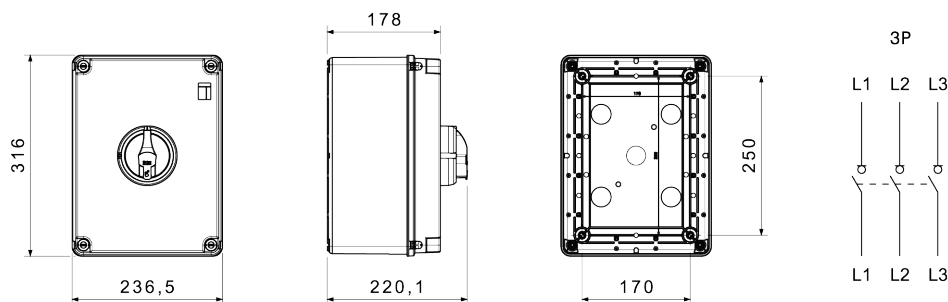

DIMENSIONS

SYMBOLE TECHNIQUE

IP

IK

IP66/IP67/IP69

IK08

NORMES ET HOMOLOGATIONS

GEWISS FRANCE SAS
ILIADÉ, 3 rue Christophe Colomb, 91300 Massy,
France
Tél : +33 (0) 1 64 86 80 80
Société soumise à la gestion et à la coordination de
Polifin S.p.A.

www.gewiss.com/fr/fr
gewiss-fr@gewiss.com
Dernière mise à jour 02/06/2026

Les caractéristiques, dimensions, dessins et images sont communiqués à titre purement informatif et peuvent faire l'objet de modification sans aucun préavis