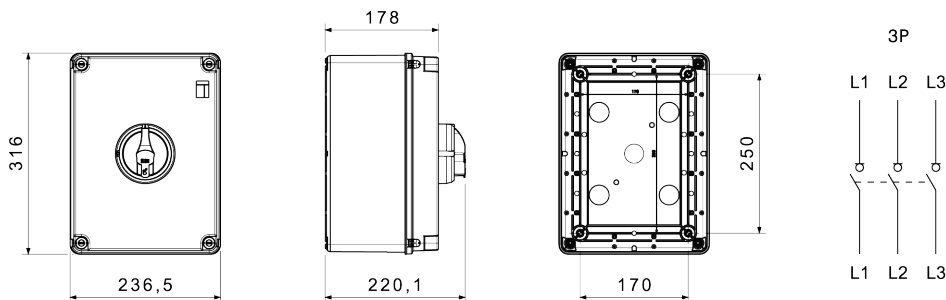

70 RT HP is a complete offer of rotary isolator switches from 16 A to 160 A, available in boxes both in insulating material and aluminium, in control or emergency versions, compatible with the main applications for residential, tertiary and industrial contexts.  
DC versions for photovoltaic applications are also available from 16 A to 40 A in insulating box.  
The series is completed with versions for board from 16 A to 1000 A and for DIN rail fixing from 16 A to 63 A, which can be equipped with auxiliary contacts.  
The devices have been designed to reduce wiring time, facilitate installation and guarantee the maximum safety and robustness even in the most demanding conditions.

### ELECTRICAL CHARACTERISTICS

ELECTRICAL CHARACTERISTICS		- Caractéristiques fonctionnelles	
Organe de coupure	Interrupteur-sectionneur rotatif	Versions	Boîtier en saillie
Courant nominal (A)	100	Matière	Isolant
Nombre de pôles	3P	Type	Commande
Tension nominale d'isolation Ui (Vac)	1000	Couleur poignée	Noir
Courant en AC21A (415V)	100	Verrouillable	OUI (3 cadenas maxi. sur ON et OFF)
Courant en AC22A (415V)	100	Indice de protection	IP66/IP67/IP69
Courant en AC23A (415V)	100	Résistance aux chocs	IK08
Conditional short circuit current Icc (415 V) (kA)	10	Protection contre les contacts indirects	Double isolation
Section des câbles	4-70 mm <sup>2</sup>	Température de fonctionnement	-25 +60 °C
<b>ACCESSORIES</b>		- Entrées de câble côté supérieur	
Type d'accessoire	Max. 4 contacts auxiliaires (2 par côté)	Entrées de câble côté inférieur	

### DIMENSIONS