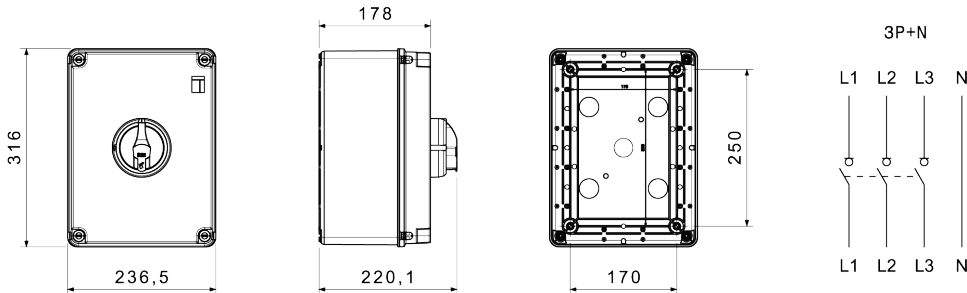

DIMENSIONS

SYMBOLE TECHNIQUE

IP

IK

IP66/IP67/IP69

IK08

NORMES ET HOMOLOGATIONS

GEWISS FRANCE SAS
ILIADE, 3 rue Christophe Colomb, 91300 Massy,
France
Tél : +33 (0) 1 64 86 80 80
Société soumise à la gestion et à la coordination de
Polifin S.p.A.

www.gewiss.com/fr/fr
gewiss-fr@gewiss.com
Dernière mise à jour 02/06/2026

Les caractéristiques, dimensions, dessins et images sont communiqués à titre purement informatif et peuvent faire l'objet de modification sans aucun préavis