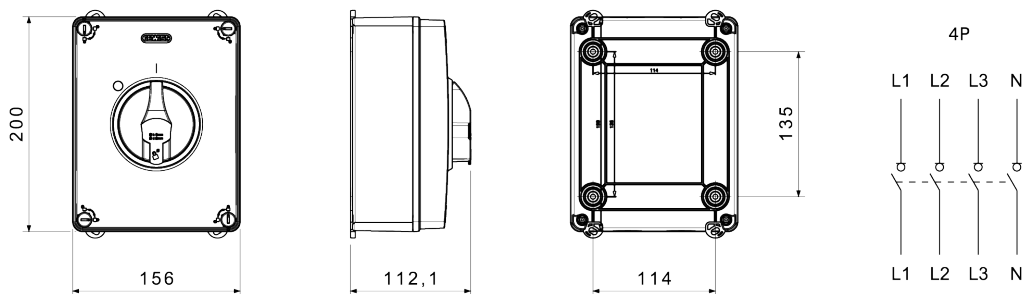

DIMENSIONS

SYMBOLE TECHNIQUE

IP

IK

IP66/IP67/IP69

IK08

NORMES ET HOMOLOGATIONS

GEWISS FRANCE SAS
ILIADÉ, 3 rue Christophe Colomb, 91300 Massy,
France
Tél : +33 (0) 1 64 86 80 80
Société soumise à la gestion et à la coordination de
Polifin S.p.A.

www.gewiss.com/fr/fr
gewiss-fr@gewiss.com
Dernière mise à jour 02/06/2026

Les caractéristiques, dimensions, dessins et images sont communiqués à titre purement informatif et peuvent faire l'objet de modification sans aucun préavis