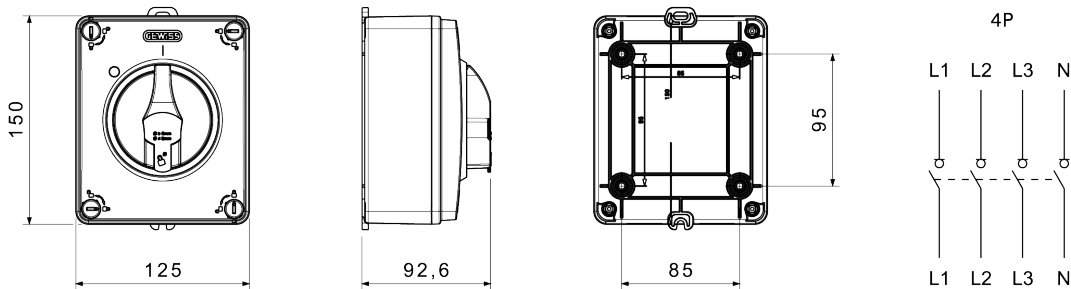

DIMENSIONS

SYMBOLE TECHNIQUE

IP

IK

IP66/IP67/IP69

IK08

NORMES ET HOMOLOGATIONS

GEWISS FRANCE SAS
ILIADÉ, 3 rue Christophe Colomb, 91300 Massy,
France
Tél : +33 (0) 1 64 86 80 80
Société soumise à la gestion et à la coordination de
Polifin S.p.A.

www.gewiss.com/fr/fr
gewiss-fr@gewiss.com
Dernière mise à jour 02/06/2026

Les caractéristiques, dimensions, dessins et images sont communiqués à titre purement informatif et peuvent faire l'objet de modification sans aucun préavis