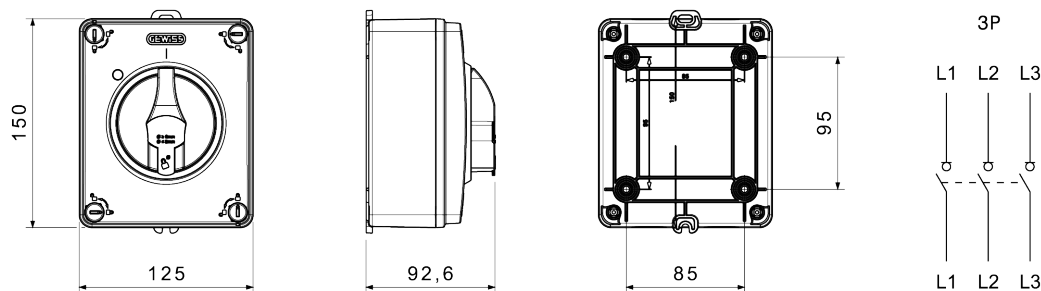

DIMENSIONS

SYMBOLE TECHNIQUE

IP

IK

IP66/IP67/IP69

IK08

NORMES ET HOMOLOGATIONS

GEWISS FRANCE SAS
ILIADÉ, 3 rue Christophe Colomb, 91300 Massy,
France
Tél : +33 (0) 1 64 86 80 80
Société soumise à la gestion et à la coordination de
Polifin S.p.A.

www.gewiss.com/fr/fr
gewiss-fr@gewiss.com
Dernière mise à jour 02/06/2026

Les caractéristiques, dimensions, dessins et images sont communiqués à titre purement informatif et peuvent faire l'objet de modification sans aucun préavis