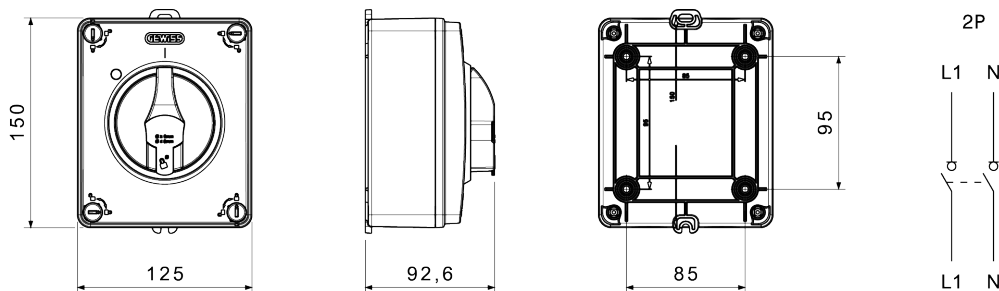

DIMENSIONS

SYMBOLE TECHNIQUE

IP

IK

IP66/IP67/IP69

IK08

NORMES ET HOMOLOGATIONS

GEWISS FRANCE SAS
ILIADÉ, 3 rue Christophe Colomb, 91300 Massy,
France
Tél : +33 (0) 1 64 86 80 80
Société soumise à la gestion et à la coordination de
Polifin S.p.A.

www.gewiss.com/fr/fr
gewiss-fr@gewiss.com
Dernière mise à jour 22/06/2026

Les caractéristiques, dimensions, dessins et images sont communiqués à titre purement informatif et peuvent faire l'objet de modification sans aucun préavis