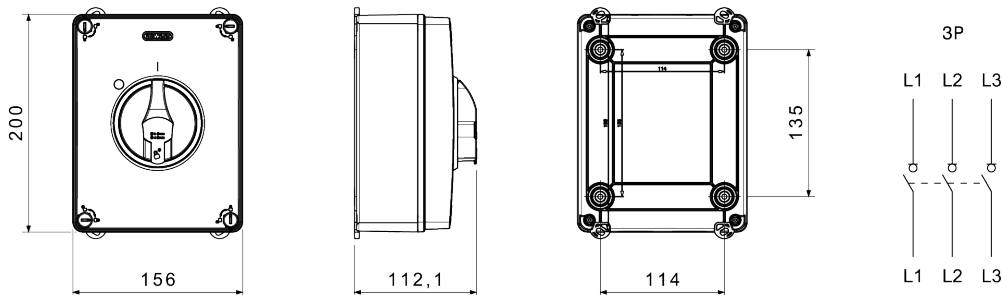

DIMENSIONS

SYMBOLE TECHNIQUE

IP

IK

IP66/IP67/IP69

IK08

NORMES ET HOMOLOGATIONS

GEWISS FRANCE SAS
ILIADÉ, 3 rue Christophe Colomb, 91300 Massy,
France
Tél : +33 (0) 1 64 86 80 80
Société soumise à la gestion et à la coordination de
Polifin S.p.A.

www.gewiss.com/fr/fr
gewiss-fr@gewiss.com
Dernière mise à jour 02/06/2026

Les caractéristiques, dimensions, dessins et images sont communiqués à titre purement informatif et peuvent faire l'objet de modification sans aucun préavis