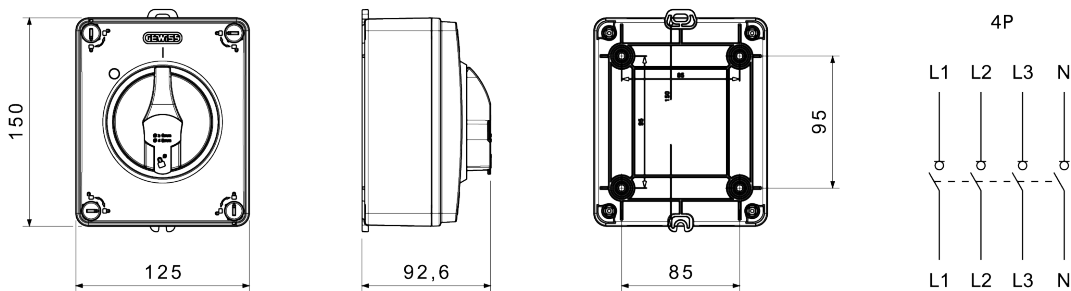

DIMENSIONS

SYMBOLE TECHNIQUE

IP66/IP67/IP69

IK08

NORMES ET HOMOLOGATIONS

GEWISS FRANCE SAS
ILIADÉ, 3 rue Christophe Colomb, 91300 Massy,
France
Tél : +33 (0) 1 64 86 80 80
Société soumise à la gestion et à la coordination de
Polifin S.p.A.

www.gewiss.com/fr/fr
gewiss-fr@gewiss.com
Dernière mise à jour 23/06/2026

Les caractéristiques, dimensions, dessins et images sont communiqués à titre purement informatif et peuvent faire l'objet de modification sans aucun préavis