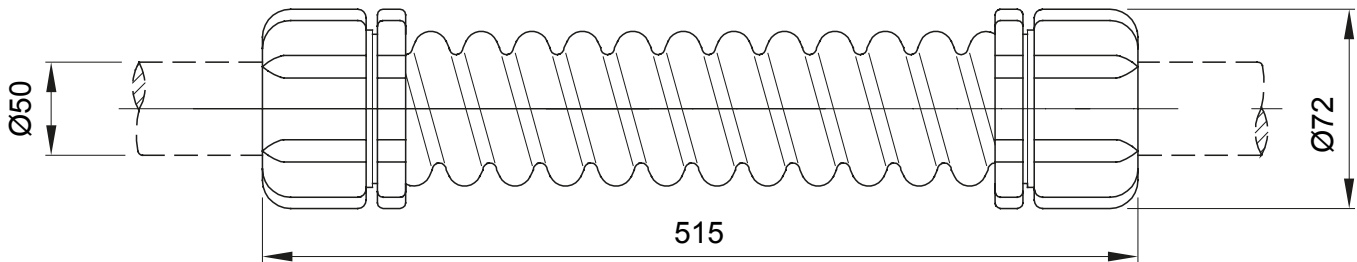

Product Data Sheet

GW50206

RK Range

Routing components for rigid protective conduits with IP40 and IP67 protection degree.

Colour	Grey RAL 7035	IP degree	IP66
Length (mm)	515	External Ø (mm)	72
Internal Ø (mm)	44,5	For external conduits (mm)	50
Electrocod	21221		

DIMENSIONAL

TECHNICAL SYMBOLOGY

IP

IP66

STANDARDS/APPROVALS

GEWISS S.p.A. Via A. Volta, 1
24069 Cenate Sotto - Bergamo - Italy
tel. +39 035 94 61 11 fax +39 035 94 69 09
Company subject to the management and
coordination of Polifin S.p.A.