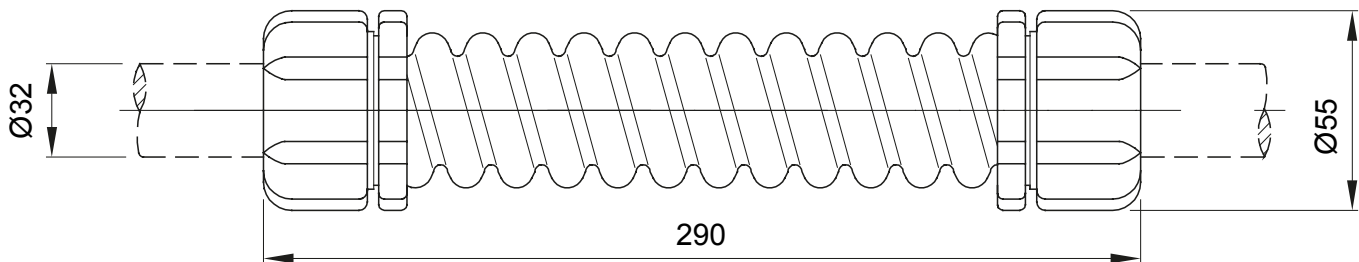

Product Data Sheet

GW50204

RK Range

Routing components for rigid protective conduits with IP40 and IP67 protection degree.

Colour	Grey RAL 7035	IP degree	IP66
Length (mm)	290	External Ø (mm)	55
Internal Ø (mm)	28	For external conduits (mm)	32
Electrocod	21221		

DIMENSIONAL

TECHNICAL SYMBOLOGY

IP

IP66

STANDARDS/APPROVALS

GEWISS S.p.A. Via A. Volta, 1
24069 Cenate Sotto - Bergamo - Italy
tel. +39 035 94 61 11 fax +39 035 94 69 09
Company subject to the management and
coordination of Polifin S.p.A.