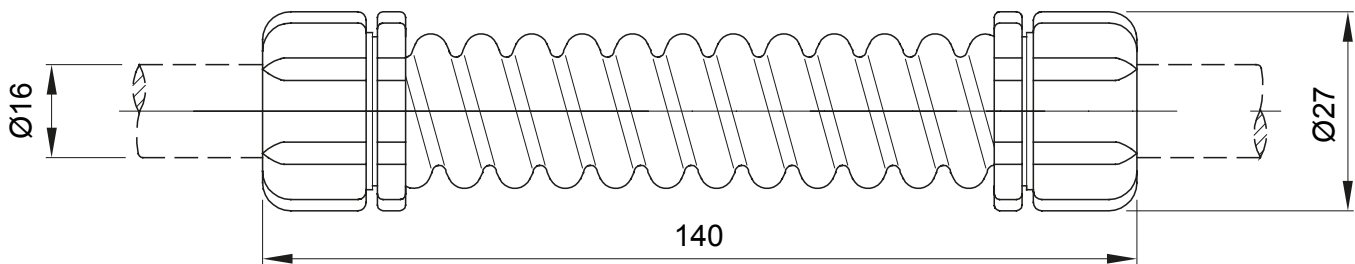

Product Data Sheet

GW50201

RK Range

Routing components for rigid protective conduits with IP40 and IP67 protection degree.

Colour	Grey RAL 7035	IP degree	IP66
Length (mm)	140	External Ø (mm)	27
Internal Ø (mm)	13	For external conduits (mm)	16
Electrocod	21221		

DIMENSIONAL

TECHNICAL SYMBOLOGY

IP

IP66

STANDARDS/APPROVALS

GEWISS S.p.A. Via A. Volta, 1
24069 Cenate Sotto - Bergamo - Italy
tel. +39 035 94 61 11 fax +39 035 94 69 09
Company subject to the management and
coordination of Polifin S.p.A.