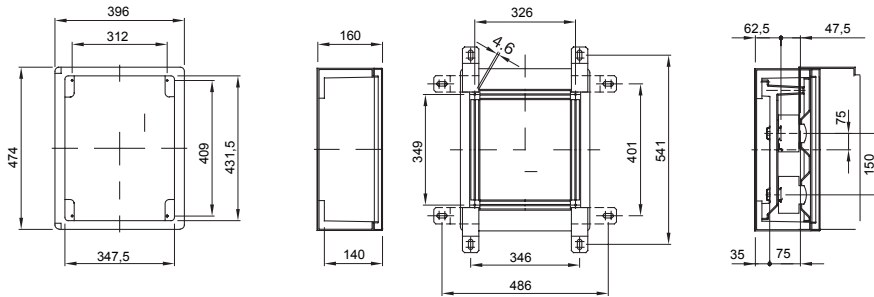

Range of Watertight surface-mounting boards made in thermoplastic material GW PLAST 120. In compliance with IEC 61439-1 (CEI 17/113), IEC 61439-2 (CEI 17/114), IEC 60670-1 (CEI 23/48) e IEC 60670-24 (CEI 23/49). Available in 4 sizes, transparent and black door versions with IP55 protection degree. Accessories available: panels with window complete with extrable frames, for modular devices and moulded-case circuit breakers up to 160A. Indicated for automation and distribution.

Insulation class	II	Colour	Grey RAL 7035
Outer dim. LxHxD (mm)	396x474x160	IP degree	IP55
Material	Technopolymer GWPLAST 120	Mechanical resistance	IK08
No. locks	2	No. of modules EN 50022	32 (16X2)
Dispersible power A (W)	52	Dispersible power B (W)	46
Glow Wire Test	650 °C	Operating temperature	-25 +60 °C
Insulation voltage (Ui)	750 V	Type of material	Halogen-free in compliance with EN 60754-2
Electrocod	1312	Thermo-pressure with ball	110 °C
Accessories for insulation restoring	GW44621-GW46446-GW46451	Standard	EN 61439-1, EN 61439-2, EN60670-1, IEC 60670-24
Family	44 CEP	Maximum rated insulation voltage (Ui)	750 V
Type of door	Blank door		

DIMENSIONAL

TECHNICAL SYMBOLOGY

II

IP

IP55

IK08

GWT

650 °C