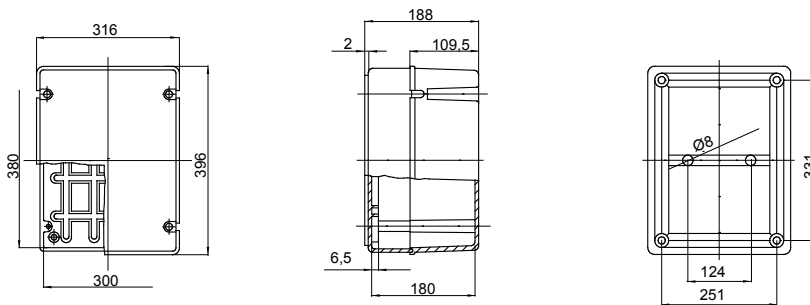

DIMENSIONAL

TECHNICAL SYMBOLOGY

II (according to IEC 61140 standards)

IP

IP56

IK

IK08

GWT

650 °C

INSTALLATION

-25 +60 °C

HF
HALOGEN FREE

Halogen-free in compliance with EN 60754-2

110 °C

STANDARDS/APPROVALS

GEWISS S.p.A. Via A. Volta, 1
24069 Cenate Sotto - Bergamo - Italy
tel. +39 035 94 61 11 fax +39 035 94 69 09
Company subject to the management and coordination of Polifin S.p.A.

www.gewiss.com
sat@gewiss.com
Last update 10/07/2026

Data, measures, designs and pictures are shown only as informative purposes, and could be changed without previous notice