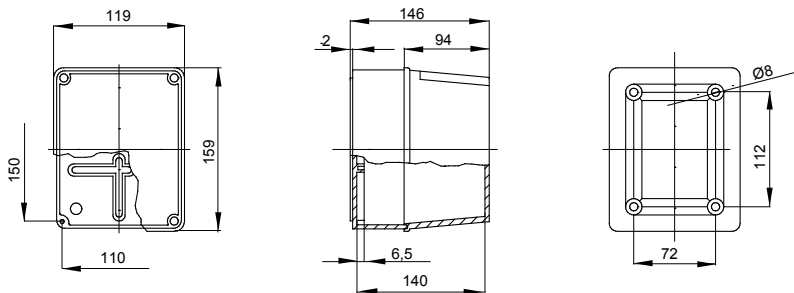

DIMENSIONAL

TECHNICAL SYMBOLOGY

II (according to IEC 61140 standards)

IP

IP56

IK

IK08

GWT

650 °C

-25 +60 °C

Halogen-free in compliance with EN 60754-2

110 °C

STANDARDS/APPROVALS

GEWISS S.p.A. Via A. Volta, 1
24069 Cenate Sotto - Bergamo - Italy
tel. +39 035 94 61 11 fax +39 035 94 69 09
Company subject to the management and coordination of Polifin S.p.A.

www.gewiss.com
sat@gewiss.com
Last update 20/06/2026

Data, measures, designs and pictures are shown only as informative purposes, and could be changed without previous notice