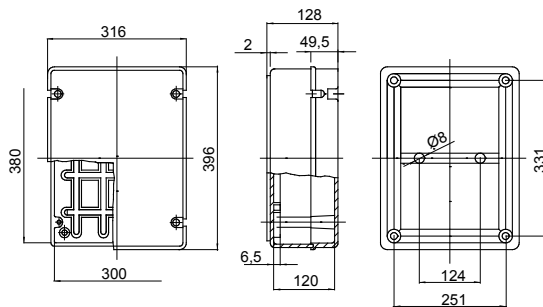

Range 44 CE - Surface-mounting watertight junction boxes in compliance with EN 60670-1 (CEI 23-48) and IEC 60670-22 (CEI 23-94) and made in high-performance technopolymers. The range includes versions with protection degree IP44, IP55, IP56 with smooth walls or with quick entry cable glands and different type of covers: blind / transparent, deep/plain, press-on/screw (in plastic, also 1/4 turn, or in metal). Available in different self-extinguishing materials (up to GWT 960 °C). Suitable for ordinary junctions, for special uses, and for industrial uses.

Insulation class	II (according to IEC 61140 standards)	Colour	Grey RAL 7035
IP degree	IP56	Material	Technopolymer GWPLAST 120
Mechanical resistance	IK08	Internal dim. LxHxD (mm)	380x300x120
Max Ø holes possible	48 mm	Lid screws (no. and type)	4 insul. sealable hinged
Application	Industrial uses	Glow Wire Test	650 °C
Lid colour	Transparent	Lid	Low screwed
Operating temperature	-25 +60 °C	Type of material	Halogen-free in compliance with EN 60754-2
Electrocod	0231	Thermo-pressure with ball	110 °C
Torque screws tightening	1.8 NM	Walls	Smooth
Accessories for insulation restoring	GW44621, GW44623		

#### DIMENSIONAL

#### TECHNICAL SYMBOLOGY

II (according to IEC 61140 standards)

IP

IP56

IK

IK08

GWT

650 °C