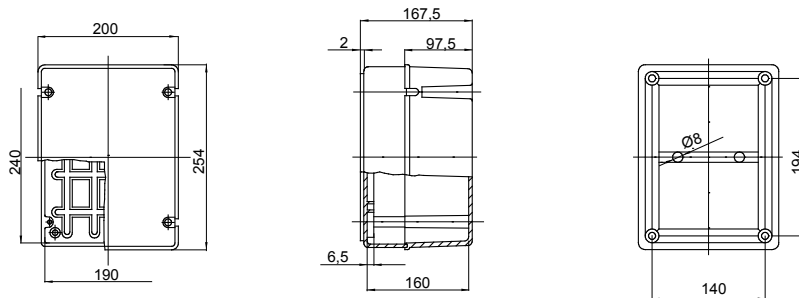

Range 44 CE - Surface-mounting watertight junction boxes in compliance with EN 60670-1 (CEI 23-48) and IEC 60670-22 (CEI 23-94) and made in high-performance technopolymers. The range includes versions with protection degree IP44, IP55, IP56 with smooth walls or with quick entry cable glands and different type of covers: blind / transparent, deep/plain, press-on/screw (in plastic, also 1/4 turn, or in metal). Available in different self-extinguishing materials (up to GWT 960 °C). Suitable for ordinary junctions, for special uses, and for industrial uses.

Insulation class	II (according to IEC 61140 standards)	Colour	Grey RAL 7035
IP degree	IP56	Material	Technopolymer GWPLAST 120
Mechanical resistance	IK08	Internal dim. LxHxD (mm)	240x190x160
Max Ø holes possible	37 mm	Lid screws (no. and type)	4 insul. sealable hinged
Application	Industrial uses	Glow Wire Test	650 °C
Lid	Deep screwed	Operating temperature	-25 +60 °C
Type of material	Halogen-free in compliance with EN 60754-2	Electrocod	02211
Thermo-pressure with ball	110 °C	Torque screws tightening	1.8 NM
Walls	Smooth	Accessories for insulation restoring	GW44621, GW44622

#### DIMENSIONAL