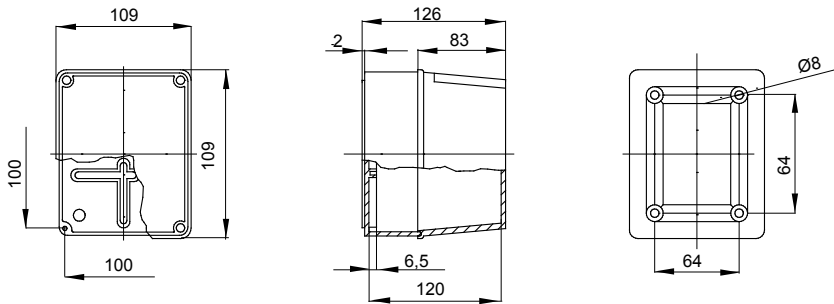

Insulation class	II (according to IEC 61140 standards)	Colour	Grey RAL 7035
IP degree	IP56	Material	Technopolymer GWPLAST 120
Mechanical resistance	IK08	Internal dim. LxHxD (mm)	100x100x120
Max Ø holes possible	29 mm	Lid screws (no. and type)	4 - Stainless steel
Application	Industrial uses	Glow Wire Test	650 °C
Lid	Deep screwed	Operating temperature	-25 +60 °C
Type of material	Halogen-free in compliance with EN 60754-2	Electrocod	02211
Thermo-pressure with ball	110 °C	Torque screws tightening	1 NM
Walls	Smooth	Accessories for insulation restoring	GW44622

BEHAVIOUR WITH CHEMICAL AND ATMOSPHERIC AGENTS

Saline solution	Acids		Bases		Solvents				Mineral oil	UV rays
	Concentrated	Diluted	Concentrated	Diluted	Hexane	Benzol	Acetone	Alcohol		
Resistant	Not resistant	Limited resistance	Not resistant	Limited resistance	Limited resistance	Not resistant	Not resistant	Limited resistance	Limited resistance	Limited resistance

DIMENSIONAL

TECHNICAL SYMBOLOGY

II (according to IEC 61140 standards)

IP

IP56

IK

IK08

GWT

650 °C

-25 +60 °C

HF
HALOGEN FREE

Halogen-free in compliance with EN 60754-2

110 °C

STANDARDS/APPROVALS

GEWISS S.p.A. Via A. Volta, 1
24069 Cenate Sotto - Bergamo - Italy
tel. +39 035 94 61 11 fax +39 035 94 69 09
Company subject to the management and coordination of Polifin S.p.A.

www.gewiss.com
sat@gewiss.com
Last update 25/06/2026

Data, measures, designs and pictures are shown only as informative purposes, and could be changed without previous notice