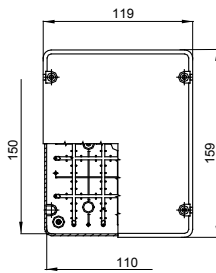

Range 44 CE - Surface-mounting watertight junction boxes in compliance with EN 60670-1 (CEI 23-48) and IEC 60670-22 (CEI 23-94) and made in high-performance technopolymers. The range includes versions with protection degree IP44, IP55, IP56 with smooth walls or with quick entry cable glands and different type of covers: blind / transparent, deep/plain, press-on/screw (in plastic, also 1/4 turn, or in metal). Available in different self-extinguishing materials (up to GWT 960 °C). Suitable for ordinary junctions, for special uses, and for industrial uses.

Insulation class	II (according to IEC 61140 standards)	Colour	Grey RAL 7035
IP degree	IP55	Material	Technopolymer GWPLAST 75
Mechanical resistance	IK08	Internal dim. LxHxD (mm)	150x110x70
Max Ø holes possible	29 mm	Lid screws (no. and type)	4 insul. a 1/4 turn, sealable
Application	Ordinary junctions	Glow Wire Test	650 °C
Lid	Low screwed	Operating temperature	-25 +60 °C
Type of material	Halogen-free in compliance with EN 60754-2	Electrocod	02211
Thermo-pressure with ball	85 °C	Torque screws tightening	1.2 NM
Walls	Smooth	Accessories for insulation restoring	GW44622

#### DIMENSIONAL

#### TECHNICAL SYMBOLOGY

**IP**

IP55

**IK**

IK08

**GWT**

650 °C

-25 +60 °C