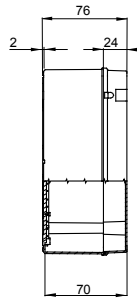

Insulation class	II (according to IEC 61140 standards)	Colour	Grey RAL 7035
IP degree	IP55	Material	Technopolymer GWPLAST 75
Mechanical resistance	IK08	Internal dim. LxHxD (mm)	150x110x70
Max Ø holes possible	29 mm	Lid screws (no. and type)	4 insul. a 1/4 turn, sealable
Application	Ordinary junctions	Glow Wire Test	650 °C
Lid	Low screwed	Operating temperature	-25 +60 °C
Type of material	Halogen-free in compliance with EN 60754-2	Electrocod	02211
Thermo-pressure with ball	85 °C	Torque screws tightening	1.2 NM
Walls	Smooth	Accessories for insulation restoring	GW44622

#### DIMENSIONAL