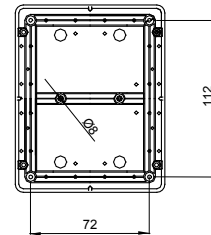

Range 44 CE - Surface-mounting watertight junction boxes in compliance with EN 60670-1 (CEI 23-48) and IEC 60670-22 (CEI 23-94) and made in high-performance technopolymers. The range includes versions with protection degree IP44, IP55, IP56 with smooth walls or with quick entry cable glands and different type of covers: blind / transparent, deep/plain, press-on/screw (in plastic, also 1/4 turn, or in metal). Available in different self-extinguishing materials (up to GWT 960 °C). Suitable for ordinary junctions, for special uses, and for industrial uses.

Insulation class	II (according to IEC 61140 standards)	Colour	Grey RAL 7035
IP degree	IP55	Material	Technopolymer GWPLAST 75
Mechanical resistance	IK08	Internal dim. LxHxD (mm)	150x110x70
Max Ø holes possible	29 mm	Lid screws (no. and type)	4 insul. a 1/4 turn, sealable
Application	Ordinary junctions	Glow Wire Test	650 °C
Lid	Low screwed	Operating temperature	-25 +60 °C
Type of material	Halogen-free in compliance with EN 60754-2	Electrocod	02211
Thermo-pressure with ball	85 °C	Torque screws tightening	1.2 NM
Walls	Smooth	Accessories for insulation restoring	GW44622

#### DIMENSIONAL