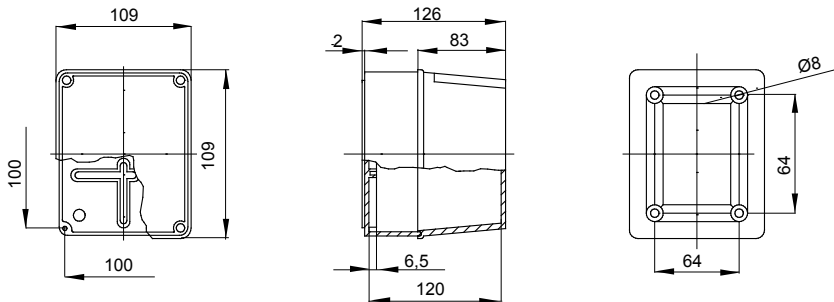

Range 44 CE - Surface-mounting watertight junction boxes in compliance with EN 60670-1 (CEI 23-48) and IEC 60670-22 (CEI 23-94) and made in high-performance technopolymers. The range includes versions with protection degree IP44, IP55, IP56 with smooth walls or with quick entry cable glands and different type of covers: blind / transparent, deep/plain, press-on/screw (in plastic, also 1/4 turn, or in metal). Available in different self-extinguishing materials (up to GWT 960 °C). Suitable for ordinary junctions, for special uses, and for industrial uses.

Insulation class	II (according to IEC 61140 standards)	Colour	Grey RAL 7035
IP degree	IP56	Material	Technopolymer GWPLAST 75
Mechanical resistance	IK08	Internal dim. LxHxD (mm)	100x100x120
Max Ø holes possible	29 mm	Lid screws (no. and type)	4 - Stainless steel
Application	Ordinary junctions	Glow Wire Test	650 °C
Lid	Deep screwed	Operating temperature	-25 +60 °C
Type of material	Halogen-free in compliance with EN 60754-2	Electrocod	02211
Thermo-pressure with ball	85 °C	Torque screws tightening	1 NM
Walls	Smooth	Accessories for insulation restoring	GW44622

#### DIMENSIONAL