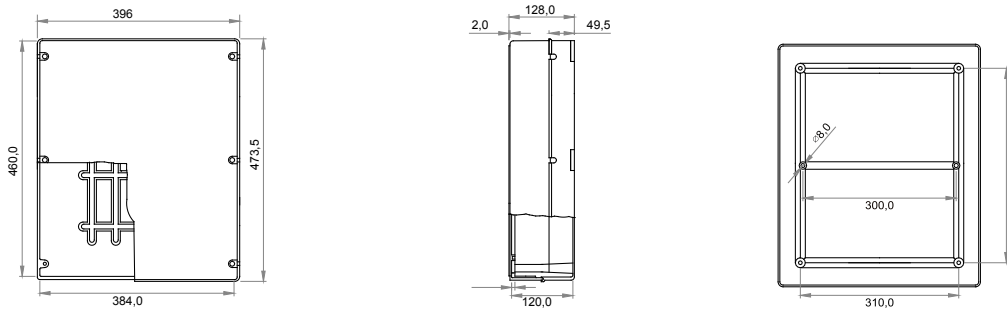

Range 44 CE - Surface-mounting watertight junction boxes in compliance with EN 60670-1 (CEI 23-48) and IEC 60670-22 (CEI 23-94) and made in high-performance technopolymers. The range includes versions with protection degree IP44, IP55, IP56 with smooth walls or with quick entry cable glands and different type of covers: blind / transparent, deep/plain, press-on/screw (in plastic, also 1/4 turn, or in metal). Available in different self-extinguishing materials (up to GWT 960 °C). Suitable for ordinary junctions, for special uses, and for industrial uses.

Insulation class	II (according to IEC 61140 standards)	Colour	Grey RAL 7035
IP degree	IP56	Material	Technopolymer GWPLAST 75
Mechanical resistance	IK08	Internal dim. LxHxD (mm)	460x380x120
Max Ø holes possible	48 mm	Lid screws (no. and type)	6 insul. sealable hinged
Application	Ordinary junctions	Glow Wire Test	650 °C
Lid	Low screwed	Operating temperature	-25 +60 °C
Type of material	Halogen-free in compliance with EN 60754-2	Electrocod	02211
Thermo-pressure with ball	85 °C	Torque screws tightening	1.8 NM
Walls	Smooth	Accessories for insulation restoring	GW44621

DIMENSIONAL

TECHNICAL SYMBOLOGY

II (according to IEC 61140 standards)

IP

IP56

IK08

GWT

650 °C