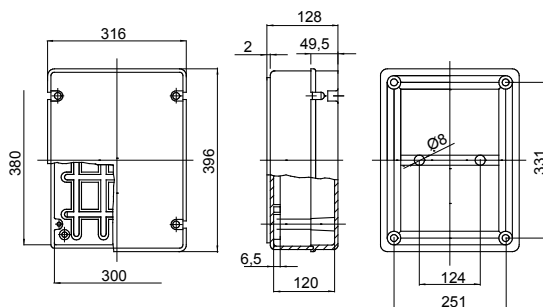

Range 44 CE - Surface-mounting watertight junction boxes in compliance with EN 60670-1 (CEI 23-48) and IEC 60670-22 (CEI 23-94) and made in high-performance technopolymers. The range includes versions with protection degree IP44, IP55, IP56 with smooth walls or with quick entry cable glands and different type of covers: blind / transparent, deep/plain, press-on/screw (in plastic, also 1/4 turn, or in metal). Available in different self-extinguishing materials (up to GWT 960 °C). Suitable for ordinary junctions, for special uses, and for industrial uses.

Insulation class	II (according to IEC 61140 standards)	Colour	Grey RAL 7035
IP degree	IP56	Material	Technopolymer GWPLAST 75
Mechanical resistance	IK08	Internal dim. LxHxD (mm)	380x300x120
Max Ø holes possible	48 mm	Lid screws (no. and type)	4 insul. sealable hinged
Application	Ordinary junctions	Glow Wire Test	650 °C
Lid	Low screwed	Operating temperature	-25 +60 °C
Type of material	Halogen-free in compliance with EN 60754-2	Electrocod	02211
Thermo-pressure with ball	85 °C	Torque screws tightening	1.8 NM
Walls	Smooth	Accessories for insulation restoring	GW44621, GW44623

#### DIMENSIONAL

#### TECHNICAL SYMBOLOGY

II (according to IEC 61140 standards)

IP

IP56

IK08

GWT

650 °C

-25 +60 °C