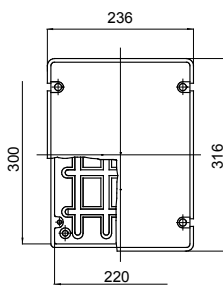

Range 44 CE - Surface-mounting watertight junction boxes in compliance with EN 60670-1 (CEI 23-48) and IEC 60670-22 (CEI 23-94) and made in high-performance technopolymers. The range includes versions with protection degree IP44, IP55, IP56 with smooth walls or with quick entry cable glands and different type of covers: blind / transparent, deep/plain, press-on/screw (in plastic, also 1/4 turn, or in metal). Available in different self-extinguishing materials (up to GWT 960 °C). Suitable for ordinary junctions, for special uses, and for industrial uses.

Insulation class	II (according to IEC 61140 standards)	Colour	Grey RAL 7035
IP degree	IP56	Material	Technopolymer GWPLAST 75
Mechanical resistance	IK08	Internal dim. LxHxD (mm)	300x220x120
Max Ø holes possible	48 mm	Lid screws (no. and type)	4 insul. sealable hinged
Application	Ordinary junctions	Glow Wire Test	650 °C
Lid	Low screwed	Operating temperature	-25 +60 °C
Type of material	Halogen-free in compliance with EN 60754-2	Electrocod	02211
Thermo-pressure with ball	85 °C	Torque screws tightening	1.8 NM
Walls	Smooth	Accessories for insulation restoring	GW44621, GW44622

#### DIMENSIONAL

#### TECHNICAL SYMBOLOGY

II (according to IEC 61140 standards)

IP

IP56

IK

IK08

GWT

650 °C