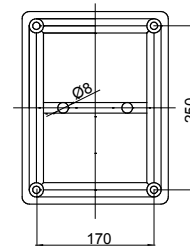

Range 44 CE - Surface-mounting watertight junction boxes in compliance with EN 60670-1 (CEI 23-48) and IEC 60670-22 (CEI 23-94) and made in high-performance technopolymers. The range includes versions with protection degree IP44, IP55, IP56 with smooth walls or with quick entry cable glands and different type of covers: blind / transparent, deep/plain, press-on/screw (in plastic, also 1/4 turn, or in metal). Available in different self-extinguishing materials (up to GWT 960 °C). Suitable for ordinary junctions, for special uses, and for industrial uses.

Insulation class	II (according to IEC 61140 standards)	Colour	Grey RAL 7035
IP degree	IP56	Material	Technopolymer GWPLAST 75
Mechanical resistance	IK08	Internal dim. LxHxD (mm)	300x220x120
Max Ø holes possible	48 mm	Lid screws (no. and type)	4 insul. sealable hinged
Application	Ordinary junctions	Glow Wire Test	650 °C
Lid	Low screwed	Operating temperature	-25 +60 °C
Type of material	Halogen-free in compliance with EN 60754-2	Electrocod	02211
Thermo-pressure with ball	85 °C	Torque screws tightening	1.8 NM
Walls	Smooth	Accessories for insulation restoring	GW44621, GW44622

#### DIMENSIONAL