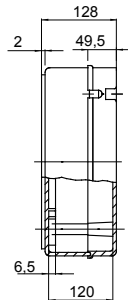

Range 44 CE - Surface-mounting watertight junction boxes in compliance with EN 60670-1 (CEI 23-48) and IEC 60670-22 (CEI 23-94) and made in high-performance technopolymers. The range includes versions with protection degree IP44, IP55, IP56 with smooth walls or with quick entry cable glands and different type of covers: blind / transparent, deep/plain, press-on/screw (in plastic, also 1/4 turn, or in metal). Available in different self-extinguishing materials (up to GWT 960 °C). Suitable for ordinary junctions, for special uses, and for industrial uses.

Insulation class	II (according to IEC 61140 standards)	Colour	Grey RAL 7035
IP degree	IP56	Material	Technopolymer GWPLAST 75
Mechanical resistance	IK08	Internal dim. LxHxD (mm)	300x220x120
Max Ø holes possible	48 mm	Lid screws (no. and type)	4 insul. sealable hinged
Application	Ordinary junctions	Glow Wire Test	650 °C
Lid	Low screwed	Operating temperature	-25 +60 °C
Type of material	Halogen-free in compliance with EN 60754-2	Electrocod	02211
Thermo-pressure with ball	85 °C	Torque screws tightening	1.8 NM
Walls	Smooth	Accessories for insulation restoring	GW44621, GW44622

#### DIMENSIONAL