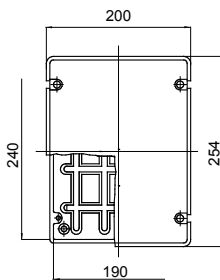

Range 44 CE - Surface-mounting watertight junction boxes in compliance with EN 60670-1 (CEI 23-48) and IEC 60670-22 (CEI 23-94) and made in high-performance technopolymers. The range includes versions with protection degree IP44, IP55, IP56 with smooth walls or with quick entry cable glands and different type of covers: blind / transparent, deep/plain, press-on/screw (in plastic, also 1/4 turn, or in metal). Available in different self-extinguishing materials (up to GWT 960 °C). Suitable for ordinary junctions, for special uses, and for industrial uses.

Insulation class	II (according to IEC 61140 standards)	Colour	Grey RAL 7035
IP degree	IP56	Material	Technopolymer GWPLAST 75
Mechanical resistance	IK08	Internal dim. LxHxD (mm)	240x190x90
Max Ø holes possible	37 mm	Lid screws (no. and type)	4 insul. sealable hinged
Application	Ordinary junctions	Glow Wire Test	650 °C
Lid	Low screwed	Operating temperature	-25 +60 °C
Type of material	Halogen-free in compliance with EN 60754-2	Electrocod	02211
Thermo-pressure with ball	85 °C	Torque screws tightening	1.8 NM
Walls	Smooth	Accessories for insulation restoring	GW44621, GW44622

#### DIMENSIONAL

#### TECHNICAL SYMBOLOGY

II (according to IEC 61140 standards)

IP

IP56

IK

IK08

GWT

650 °C