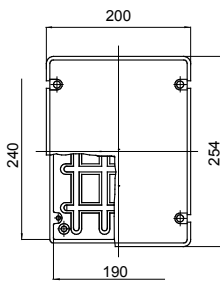

Range 44 CE - Surface-mounting watertight junction boxes in compliance with EN 60670-1 (CEI 23-48) and IEC 60670-22 (CEI 23-94) and made in high-performance technopolymers. The range includes versions with protection degree IP44, IP55, IP56 with smooth walls or with quick entry cable glands and different type of covers: blind / transparent, deep/plain, press-on/screw (in plastic, also 1/4 turn, or in metal). Available in different self-extinguishing materials (up to GWT 960 °C). Suitable for ordinary junctions, for special uses, and for industrial uses.

Insulation class	II (according to IEC 61140 standards)	Colour	Grey RAL 7035
IP degree	IP56	Material	Technopolymer GWPLAST 75
Mechanical resistance	IK08	Internal dim. LxHxD (mm)	240x190x90
Max Ø holes possible	37 mm	Lid screws (no. and type)	4 insul. sealable hinged
Application	Ordinary junctions	Glow Wire Test	650 °C
Lid	Low screwed	Operating temperature	-25 +60 °C
Type of material	Halogen-free in compliance with EN 60754-2	Electrocod	02211
Thermo-pressure with ball	85 °C	Torque screws tightening	1.8 NM
Walls	Smooth	Accessories for insulation restoring	GW44621, GW44622

DIMENSIONAL

TECHNICAL SYMBOLOGY

IP

IP56

IK

IK08

GWT

650 °C