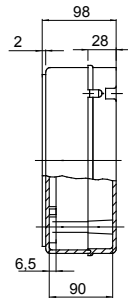

Range 44 CE - Surface-mounting watertight junction boxes in compliance with EN 60670-1 (CEI 23-48) and IEC 60670-22 (CEI 23-94) and made in high-performance technopolymers. The range includes versions with protection degree IP44, IP55, IP56 with smooth walls or with quick entry cable glands and different type of covers: blind / transparent, deep/plain, press-on/screw (in plastic, also 1/4 turn, or in metal). Available in different self-extinguishing materials (up to GWT 960 °C). Suitable for ordinary junctions, for special uses, and for industrial uses.

Insulation class	II (according to IEC 61140 standards)	Colour	Grey RAL 7035
IP degree	IP56	Material	Technopolymer GWPLAST 75
Mechanical resistance	IK08	Internal dim. LxHxD (mm)	240x190x90
Max Ø holes possible	37 mm	Lid screws (no. and type)	4 insul. sealable hinged
Application	Ordinary junctions	Glow Wire Test	650 °C
Lid	Low screwed	Operating temperature	-25 +60 °C
Type of material	Halogen-free in compliance with EN 60754-2	Electrocod	02211
Thermo-pressure with ball	85 °C	Torque screws tightening	1.8 NM
Walls	Smooth	Accessories for insulation restoring	GW44621, GW44622

DIMENSIONAL

TECHNICAL SYMBOLOGY

IP

IP56

IK

IK08

GWT

650 °C