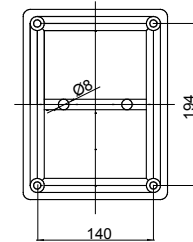

Range 44 CE - Surface-mounting watertight junction boxes in compliance with EN 60670-1 (CEI 23-48) and IEC 60670-22 (CEI 23-94) and made in high-performance technopolymers. The range includes versions with protection degree IP44, IP55, IP56 with smooth walls or with quick entry cable glands and different type of covers: blind / transparent, deep/plain, press-on/screw (in plastic, also 1/4 turn, or in metal). Available in different self-extinguishing materials (up to GWT 960 °C). Suitable for ordinary junctions, for special uses, and for industrial uses.

Insulation class	II (according to IEC 61140 standards)	Colour	Grey RAL 7035
IP degree	IP56	Material	Technopolymer GWPLAST 75
Mechanical resistance	IK08	Internal dim. LxHxD (mm)	240x190x90
Max Ø holes possible	37 mm	Lid screws (no. and type)	4 insul. sealable hinged
Application	Ordinary junctions	Glow Wire Test	650 °C
Lid	Low screwed	Operating temperature	-25 +60 °C
Type of material	Halogen-free in compliance with EN 60754-2	Electrocod	02211
Thermo-pressure with ball	85 °C	Torque screws tightening	1.8 NM
Walls	Smooth	Accessories for insulation restoring	GW44621, GW44622

DIMENSIONAL

TECHNICAL SYMBOLOGY

IP

IP56

IK

IK08

GWT

650 °C