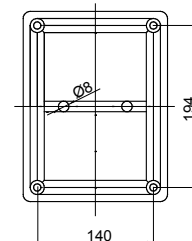

Range 44 CE - Surface-mounting watertight junction boxes in compliance with EN 60670-1 (CEI 23-48) and IEC 60670-22 (CEI 23-94) and made in high-performance technopolymers. The range includes versions with protection degree IP44, IP55, IP56 with smooth walls or with quick entry cable glands and different type of covers: blind / transparent, deep/plain, press-on/screw (in plastic, also 1/4 turn, or in metal). Available in different self-extinguishing materials (up to GWT 960 °C). Suitable for ordinary junctions, for special uses, and for industrial uses.

Insulation class	II (according to IEC 61140 standards)	Colour	Grey RAL 7035
IP degree	IP56	Material	Technopolymer GWPLAST 75
Mechanical resistance	IK08	Internal dim. LxHxD (mm)	240x190x90
Max Ø holes possible	37 mm	Lid screws (no. and type)	4 insul. sealable hinged
Application	Ordinary junctions	Glow Wire Test	650 °C
Lid	Low screwed	Operating temperature	-25 +60 °C
Type of material	Halogen-free in compliance with EN 60754-2	Electrocod	02211
Thermo-pressure with ball	85 °C	Torque screws tightening	1.8 NM
Walls	Smooth	Accessories for insulation restoring	GW44621, GW44622

#### DIMENSIONAL