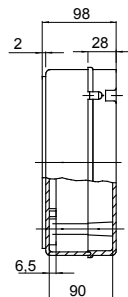

Range 44 CE - Surface-mounting watertight junction boxes in compliance with EN 60670-1 (CEI 23-48) and IEC 60670-22 (CEI 23-94) and made in high-performance technopolymers. The range includes versions with protection degree IP44, IP55, IP56 with smooth walls or with quick entry cable glands and different type of covers: blind / transparent, deep/plain, press-on/screw (in plastic, also 1/4 turn, or in metal). Available in different self-extinguishing materials (up to GWT 960 °C). Suitable for ordinary junctions, for special uses, and for industrial uses.

Insulation class	II (according to IEC 61140 standards)	Colour	Grey RAL 7035
IP degree	IP56	Material	Technopolymer GWPLAST 75
Mechanical resistance	IK08	Internal dim. LxHxD (mm)	240x190x90
Max Ø holes possible	37 mm	Lid screws (no. and type)	4 insul. sealable hinged
Application	Ordinary junctions	Glow Wire Test	650 °C
Lid	Low screwed	Operating temperature	-25 +60 °C
Type of material	Halogen-free in compliance with EN 60754-2	Electrocod	02211
Thermo-pressure with ball	85 °C	Torque screws tightening	1.8 NM
Walls	Smooth	Accessories for insulation restoring	GW44621, GW44622

#### DIMENSIONAL