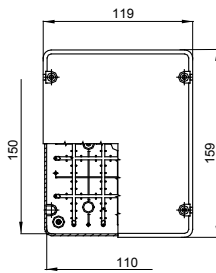

Range 44 CE - Surface-mounting watertight junction boxes in compliance with EN 60670-1 (CEI 23-48) and IEC 60670-22 (CEI 23-94) and made in high-performance technopolymers. The range includes versions with protection degree IP44, IP55, IP56 with smooth walls or with quick entry cable glands and different type of covers: blind / transparent, deep/plain, press-on/screw (in plastic, also 1/4 turn, or in metal). Available in different self-extinguishing materials (up to GWT 960 °C). Suitable for ordinary junctions, for special uses, and for industrial uses.

Insulation class	II (according to IEC 61140 standards)	Colour	Grey RAL 7035
IP degree	IP56	Material	Technopolymer GWPLAST 75
Mechanical resistance	IK08	Internal dim. LxHxD (mm)	150x110x70
Max Ø holes possible	29 mm	Lid screws (no. and type)	4 - Stainless steel
Application	Ordinary junctions	Glow Wire Test	650 °C
Lid	Low screwed	Operating temperature	-25 +60 °C
Type of material	Halogen-free in compliance with EN 60754-2	Electrocod	02211
Thermo-pressure with ball	85 °C	Torque screws tightening	1.2 NM
Walls	Smooth	Accessories for insulation restoring	GW44622

#### DIMENSIONAL