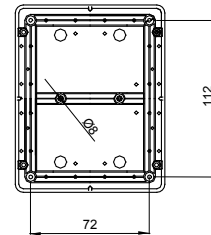

Range 44 CE - Surface-mounting watertight junction boxes in compliance with EN 60670-1 (CEI 23-48) and IEC 60670-22 (CEI 23-94) and made in high-performance technopolymers. The range includes versions with protection degree IP44, IP55, IP56 with smooth walls or with quick entry cable glands and different type of covers: blind / transparent, deep/plain, press-on/screw (in plastic, also 1/4 turn, or in metal). Available in different self-extinguishing materials (up to GWT 960 °C). Suitable for ordinary junctions, for special uses, and for industrial uses.

Insulation class	II (according to IEC 61140 standards)	Colour	Grey RAL 7035
IP degree	IP56	Material	Technopolymer GWPLAST 75
Mechanical resistance	IK08	Internal dim. LxHxD (mm)	150x110x70
Max Ø holes possible	29 mm	Lid screws (no. and type)	4 - Stainless steel
Application	Ordinary junctions	Glow Wire Test	650 °C
Lid	Low screwed	Operating temperature	-25 +60 °C
Type of material	Halogen-free in compliance with EN 60754-2	Electrocod	02211
Thermo-pressure with ball	85 °C	Torque screws tightening	1.2 NM
Walls	Smooth	Accessories for insulation restoring	GW44622

#### DIMENSIONAL