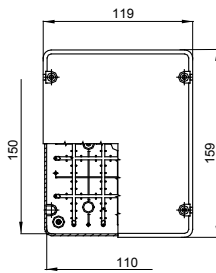

Range 44 CE - Surface-mounting watertight junction boxes in compliance with EN 60670-1 (CEI 23-48) and IEC 60670-22 (CEI 23-94) and made in high-performance technopolymers. The range includes versions with protection degree IP44, IP55, IP56 with smooth walls or with quick entry cable glands and different type of covers: blind / transparent, deep/plain, press-on/screw (in plastic, also 1/4 turn, or in metal). Available in different self-extinguishing materials (up to GWT 960 °C). Suitable for ordinary junctions, for special uses, and for industrial uses.

Insulation class	II (according to IEC 61140 standards)	Colour	Grey RAL 7035
IP degree	IP56	Material	Technopolymer GWPLAST 75
Mechanical resistance	IK08	Internal dim. LxHxD (mm)	150x110x70
Max Ø holes possible	29 mm	Lid screws (no. and type)	4 - Stainless steel
Application	Ordinary junctions	Glow Wire Test	650 °C
Lid	Low screwed	Operating temperature	-25 +60 °C
Type of material	Halogen-free in compliance with EN 60754-2	Electrocod	02211
Thermo-pressure with ball	85 °C	Torque screws tightening	1.2 NM
Walls	Smooth	Accessories for insulation restoring	GW44622

DIMENSIONAL

TECHNICAL SYMBOLOGY

IP

IP56

IK

IK08

GWT

650 °C