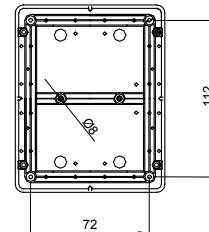

Range 44 CE - Surface-mounting watertight junction boxes in compliance with EN 60670-1 (CEI 23-48) and IEC 60670-22 (CEI 23-94) and made in high-performance technopolymers. The range includes versions with protection degree IP44, IP55, IP56 with smooth walls or with quick entry cable glands and different type of covers: blind / transparent, deep/plain, press-on/screw (in plastic, also 1/4 turn, or in metal). Available in different self-extinguishing materials (up to GWT 960 °C). Suitable for ordinary junctions, for special uses, and for industrial uses.

Insulation class	II (according to IEC 61140 standards)	Colour	Grey RAL 7035
IP degree	IP56	Material	Technopolymer GWPLAST 75
Mechanical resistance	IK08	Internal dim. LxHxD (mm)	150x110x70
Max Ø holes possible	29 mm	Lid screws (no. and type)	4 - Stainless steel
Application	Ordinary junctions	Glow Wire Test	650 °C
Lid	Low screwed	Operating temperature	-25 +60 °C
Type of material	Halogen-free in compliance with EN 60754-2	Electrocod	02211
Thermo-pressure with ball	85 °C	Torque screws tightening	1.2 NM
Walls	Smooth	Accessories for insulation restoring	GW44622

DIMENSIONAL

TECHNICAL SYMBOLOGY

IP

IP56

IK

IK08

GWT

650 °C