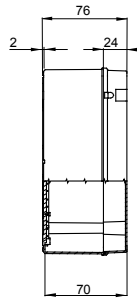

Insulation class	II (according to IEC 61140 standards)	Colour	Grey RAL 7035
IP degree	IP56	Material	Technopolymer GWPLAST 75
Mechanical resistance	IK08	Internal dim. LxHxD (mm)	150x110x70
Max Ø holes possible	29 mm	Lid screws (no. and type)	4 - Stainless steel
Application	Ordinary junctions	Glow Wire Test	650 °C
Lid	Low screwed	Operating temperature	-25 +60 °C
Type of material	Halogen-free in compliance with EN 60754-2	Electrocod	02211
Thermo-pressure with ball	85 °C	Torque screws tightening	1.2 NM
Walls	Smooth	Accessories for insulation restoring	GW44622

#### DIMENSIONAL