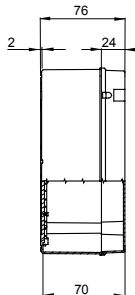

Range 44 CE - Surface-mounting watertight junction boxes in compliance with EN 60670-1 (CEI 23-48) and IEC 60670-22 (CEI 23-94) and made in high-performance technopolymers. The range includes versions with protection degree IP44, IP55, IP56 with smooth walls or with quick entry cable glands and different type of covers: blind / transparent, deep/plain, press-on/screw (in plastic, also 1/4 turn, or in metal). Available in different self-extinguishing materials (up to GWT 960 °C). Suitable for ordinary junctions, for special uses, and for industrial uses.

Insulation class	II (according to IEC 61140 standards)	Colour	Grey RAL 7035
IP degree	IP56	Material	Technopolymer GWPLAST 75
Mechanical resistance	IK08	Internal dim. LxHxD (mm)	150x110x70
Max Ø holes possible	29 mm	Lid screws (no. and type)	4 - Stainless steel
Application	Ordinary junctions	Glow Wire Test	650 °C
Lid	Low screwed	Operating temperature	-25 +60 °C
Type of material	Halogen-free in compliance with EN 60754-2	Electrocod	02211
Thermo-pressure with ball	85 °C	Torque screws tightening	1.2 NM
Walls	Smooth	Accessories for insulation restoring	GW44622

DIMENSIONAL

TECHNICAL SYMBOLOGY

IP

IP56

IK

IK08

GWT

650 °C