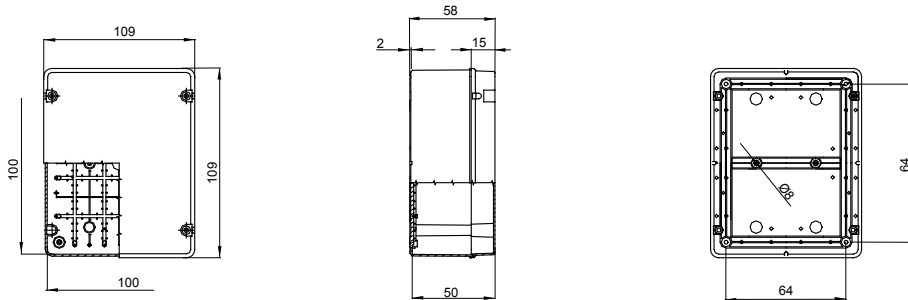

Range 44 CE - Surface-mounting watertight junction boxes in compliance with EN 60670-1 (CEI 23-48) and IEC 60670-22 (CEI 23-94) and made in high-performance technopolymers. The range includes versions with protection degree IP44, IP55, IP56 with smooth walls or with quick entry cable glands and different type of covers: blind / transparent, deep/plain, press-on/screw (in plastic, also 1/4 turn, or in metal). Available in different self-extinguishing materials (up to GWT 960 °C). Suitable for ordinary junctions, for special uses, and for industrial uses.

Insulation class	II (according to IEC 61140 standards)	Colour	Grey RAL 7035
IP degree	IP56	Material	Technopolymer GWPLAST 75
Mechanical resistance	IK08	Internal dim. LxHxD (mm)	100x100x50
Max Ø holes possible	29 mm	Lid screws (no. and type)	4 - Stainless steel
Application	Ordinary junctions	Glow Wire Test	650 °C
Lid	Low screwed	Operating temperature	-25 +60 °C
Type of material	Halogen-free in compliance with EN 60754-2	Electrocod	02211
Thermo-pressure with ball	85 °C	Torque screws tightening	1 NM
Walls	Smooth	Accessories for insulation restoring	GW44622

#### DIMENSIONAL