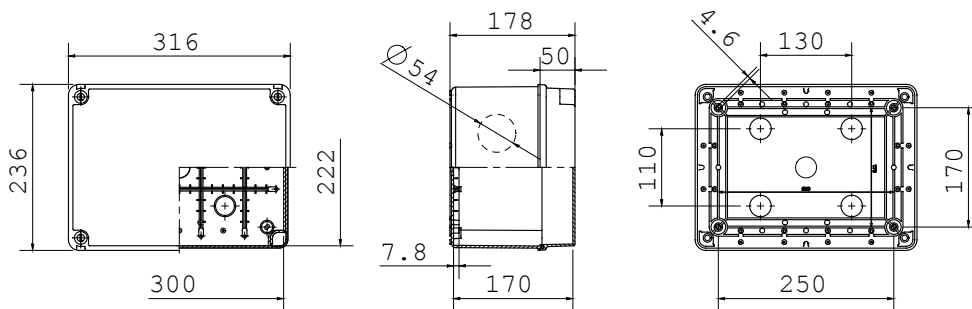

## GW44139

44 CE Range

Range 44 CE - Surface-mounting watertight junction boxes in compliance with EN 60670-1 (CEI 23-48) and IEC 60670-22 (CEI 23-94) and made in high-performance technopolymers. The range includes versions with protection degree IP44, IP55, IP56 with smooth walls or with quick entry cable glands and different type of covers: blind / transparent, deep/plain, press-on/screw (in plastic, also 1/4 turn, or in metal). Available in different self-extinguishing materials (up to GWT 960 °C). Suitable for ordinary junctions, for special uses, and for industrial uses.

Insulation class	II (according to IEC 61140 standards)	Colour	Grey RAL 7035
IP degree	IP56	Material	Technopolymer GWPLAST 75
Mechanical resistance	IK08	Effective height of bottom	119 mm
Internal dim. LxHxD (mm)	300x220x170	Max Ø holes possible	54 mm
Lid screws (no. and type)	4 insul. sealable hinged	Application	Ordinary junctions
Glow Wire Test	650 °C	Lid colour	Transparent
Lid	Low screwed	Operating temperature	-25 +60 °C
Type of material	Halogen-free in compliance with EN 60754-2	Electrocod	02210
Thermo-pressure with ball	85 °C	Torque screws tightening	1.8 NM
Type of bottom	High capacity	Walls	Smooth
Accessories for insulation restoring	GW44621, GW44622		

### DIMENSIONAL