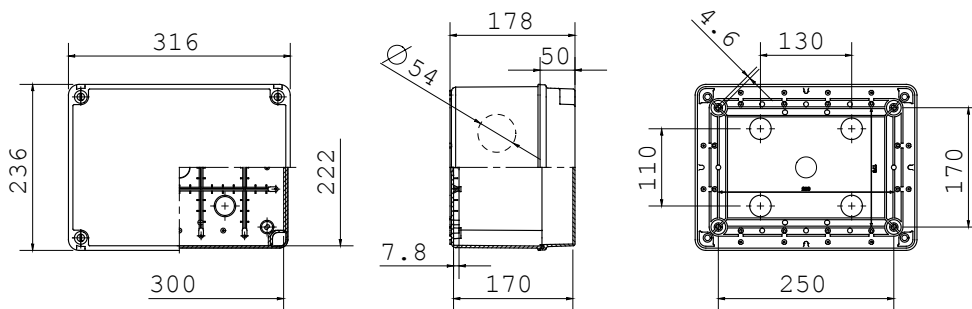

Range 44 CE - Surface-mounting watertight junction boxes in compliance with EN 60670-1 (CEI 23-48) and IEC 60670-22 (CEI 23-94) and made in high-performance technopolymers. The range includes versions with protection degree IP44, IP55, IP56 with smooth walls or with quick entry cable glands and different type of covers: blind / transparent, deep/plain, press-on/screw (in plastic, also 1/4 turn, or in metal). Available in different self-extinguishing materials (up to GWT 960 °C). Suitable for ordinary junctions, for special uses, and for industrial uses.

Insulation class	II (according to IEC 61140 standards)	Colour	Grey RAL 7035
IP degree	IP56	Material	Technopolymer GWPLAST 75
Mechanical resistance	IK08	Effective height of bottom	119 mm
Internal dim. LxHxD (mm)	300x220x170	Max Ø holes possible	54 mm
Lid screws (no. and type)	4 insul. sealable hinged	Application	Ordinary junctions
Glow Wire Test	650 °C	Lid	Low screwed
Operating temperature	-25 +60 °C	Type of material	Halogen-free in compliance with EN 60754-2
Electrocod	02210	Thermo-pressure with ball	85 °C
Torque screws tightening	1.8 NM	Type of bottom	High capacity
Walls	Smooth	Accessories for insulation restoring	GW44621, GW44622

DIMENSIONAL

TECHNICAL SYMBOLOGY

IP

IP56

IK

IK08

GWT

650 °C