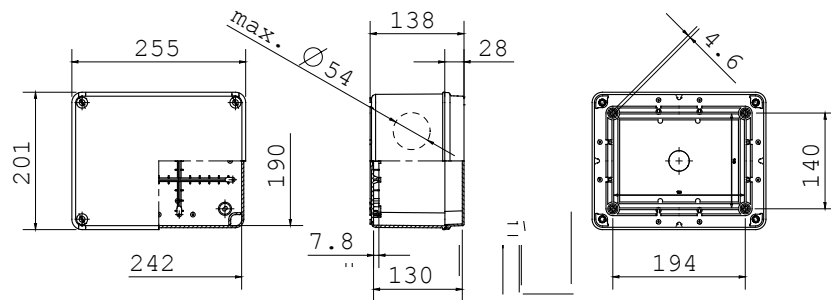

Insulation class	II (according to IEC 61140 standards)	Colour	Grey RAL 7035
IP degree	IP56	Material	Technopolymer GWPLAST 75
Mechanical resistance	IK08	Effective height of bottom	100 mm
Internal dim. LxHxD (mm)	240x190x130	Max Ø holes possible	54 mm
Lid screws (no. and type)	4 insul. sealable hinged	Application	Ordinary junctions
Glow Wire Test	650 °C	Lid	Low screwed
Operating temperature	-25 +60 °C	Type of material	Halogen-free in compliance with EN 60754-2
Electrocod	02210	Thermo-pressure with ball	85 °C
Torque screws tightening	1.8 NM	Type of bottom	High capacity
Walls	Smooth	Accessories for insulation restoring	GW44621, GW44622

BEHAVIOUR WITH CHEMICAL AND ATMOSPHERIC AGENTS

Saline solution	Acids		Bases		Solvents				Mineral oil	UV rays
	Concentrated	Diluted	Concentrated	Diluted	Hexane	Benzol	Acetone	Alcohol		
Resistant	Limited resistance	Resistant	Resistant	Resistant	Limited resistance	Not resistant	Not resistant	Limited resistance	Limited resistance	Limited resistance

DIMENSIONAL

TECHNICAL SYMBOLOGY

II (according to IEC 61140 standards)

IP

IP56

IK

IK08

GWT

650 °C

-25 +60 °C

Halogen-free in compliance with EN 60754-2

85 °C

STANDARDS/APPROVALS

GEWISS S.p.A. Via A. Volta, 1
24069 Cenate Sotto - Bergamo - Italy
tel. +39 035 94 61 11 fax +39 035 94 69 09
Company subject to the management and coordination of Polifin S.p.A.

www.gewiss.com
sat@gewiss.com
Last update 08/07/2026

Data, measures, designs and pictures are shown only as informative purposes, and could be changed without previous notice