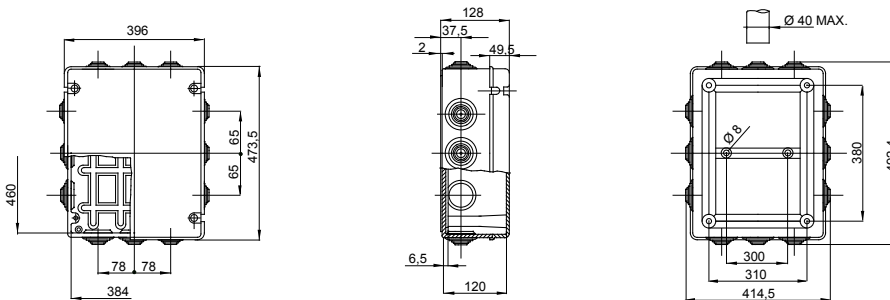

Range 44 CE - Surface-mounting watertight junction boxes in compliance with EN 60670-1 (CEI 23-48) and IEC 60670-22 (CEI 23-94) and made in high-performance technopolymers. The range includes versions with protection degree IP44, IP55, IP56 with smooth walls or with quick entry cable glands and different type of covers: blind / transparent, deep/plain, press-on/screw (in plastic, also 1/4 turn, or in metal). Available in different self-extinguishing materials (up to GWT 960 °C). Suitable for ordinary junctions, for special uses, and for industrial uses.

Insulation class	II (according to IEC 61140 standards)	Colour	Grey RAL 7035
IP degree	IP55	Material	Technopolymer GWPLAST 75
Mechanical resistance	IK08	Internal dim. LxHxD (mm)	460x380x120
Entries No. holes / Ø	14 / 48	Lid screws (no. and type)	6 insul. sealable hinged
Application	Ordinary junctions	Glow Wire Test	650 °C
Lid	Low screwed	Operating temperature	-25 +60 °C
Type of material	Halogen-free in compliance with EN 60754-2	Electrocod	02210
Thermo-pressure with ball	85 °C	Torque screws tightening	1.8 NM
Walls	With cable glands	Accessories for insulation restoring	GW44621

DIMENSIONAL

TECHNICAL SYMBOLOGY

II (according to IEC 61140 standards)

IP

IP55

IK

IK08

GWT