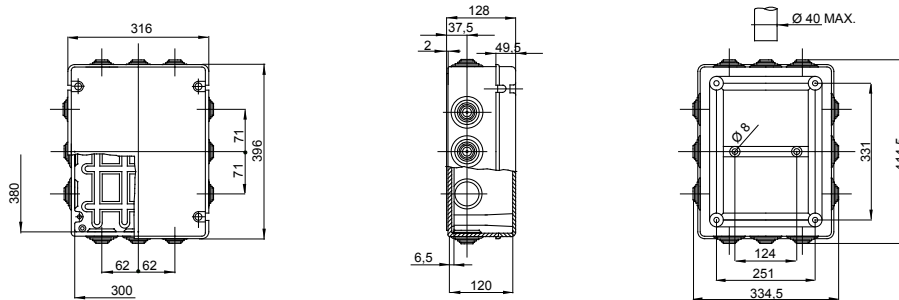

Range 44 CE - Surface-mounting watertight junction boxes in compliance with EN 60670-1 (CEI 23-48) and IEC 60670-22 (CEI 23-94) and made in high-performance technopolymers. The range includes versions with protection degree IP44, IP55, IP56 with smooth walls or with quick entry cable glands and different type of covers: blind / transparent, deep/plain, press-on/screw (in plastic, also 1/4 turn, or in metal). Available in different self-extinguishing materials (up to GWT 960 °C). Suitable for ordinary junctions, for special uses, and for industrial uses.

Insulation class	II (according to IEC 61140 standards)	Colour	Grey RAL 7035
IP degree	IP55	Material	Technopolymer GWPLAST 75
Mechanical resistance	IK08	Internal dim. LxHxD (mm)	380x300x120
Entries No. holes / Ø	12 / 48	Lid screws (no. and type)	4 insul. sealable hinged
Application	Ordinary junctions	Glow Wire Test	650 °C
Lid	Low screwed	Operating temperature	-25 +60 °C
Type of material	Halogen-free in compliance with EN 60754-2	Electrocod	02210
Thermo-pressure with ball	85 °C	Torque screws tightening	1.8 NM
Walls	With cable glands	Accessories for insulation restoring	GW44621, GW44623

DIMENSIONAL

TECHNICAL SYMBOLOGY

II (according to IEC 61140 standards)

IP

IP55

IK

IK08

GWT