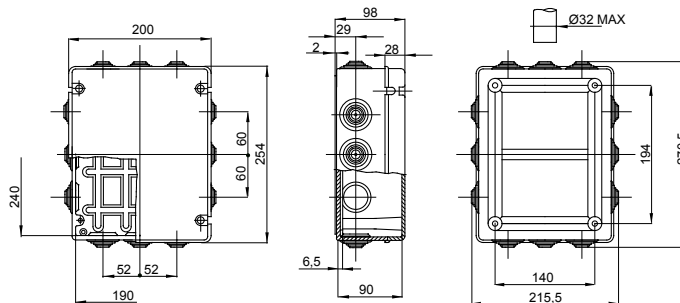

Range 44 CE - Surface-mounting watertight junction boxes in compliance with EN 60670-1 (CEI 23-48) and IEC 60670-22 (CEI 23-94) and made in high-performance technopolymers. The range includes versions with protection degree IP44, IP55, IP56 with smooth walls or with quick entry cable glands and different type of covers: blind / transparent, deep/plain, press-on/screw (in plastic, also 1/4 turn, or in metal). Available in different self-extinguishing materials (up to GWT 960 °C). Suitable for ordinary junctions, for special uses, and for industrial uses.

Insulation class	II (according to IEC 61140 standards)	Colour	Grey RAL 7035
IP degree	IP55	Material	Technopolymer GWPLAST 75
Mechanical resistance	IK08	Internal dim. LxHxD (mm)	240x190x90
Entries No. holes / Ø	12 / 37	Lid screws (no. and type)	4 insul. sealable hinged
Application	Ordinary junctions	Glow Wire Test	650 °C
Lid	Low screwed	Operating temperature	-25 +60 °C
Type of material	Halogen-free in compliance with EN 60754-2	Electrocod	02210
Thermo-pressure with ball	85 °C	Torque screws tightening	1.8 NM
Walls	With cable glands	Accessories for insulation restoring	GW44621, GW44622

DIMENSIONAL

TECHNICAL SYMBOLOGY

II (according to IEC 61140 standards)

IP

IP55

IK

IK08

GWT