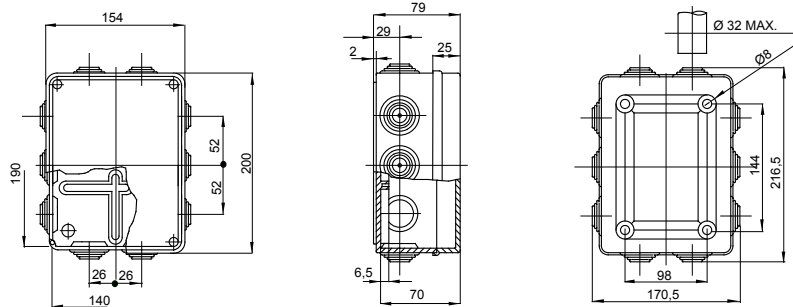

Range 44 CE - Surface-mounting watertight junction boxes in compliance with EN 60670-1 (CEI 23-48) and IEC 60670-22 (CEI 23-94) and made in high-performance technopolymers. The range includes versions with protection degree IP44, IP55, IP56 with smooth walls or with quick entry cable glands and different type of covers: blind / transparent, deep/plain, press-on/screw (in plastic, also 1/4 turn, or in metal). Available in different self-extinguishing materials (up to GWT 960 °C). Suitable for ordinary junctions, for special uses, and for industrial uses.

Insulation class	II (according to IEC 61140 standards)	Colour	Grey RAL 7035
IP degree	IP55	Material	Technopolymer GWPLAST 75
Mechanical resistance	IK08	Internal dim. LxHxD (mm)	190x140x70
Entries No. holes / Ø	10 / 37	Lid screws (no. and type)	4 insul. sealable hinged
Application	Ordinary junctions	Glow Wire Test	650 °C
Lid	Low screwed	Operating temperature	-25 +60 °C
Type of material	Halogen-free in compliance with EN 60754-2	Electrocod	02210
Thermo-pressure with ball	85 °C	Torque screws tightening	1.8 NM
Walls	With cable glands	Accessories for insulation restoring	GW44621, GW44622

DIMENSIONAL

TECHNICAL SYMBOLOGY

II (according to IEC 61140 standards)

IP

IP55

IK

IK08

GWT