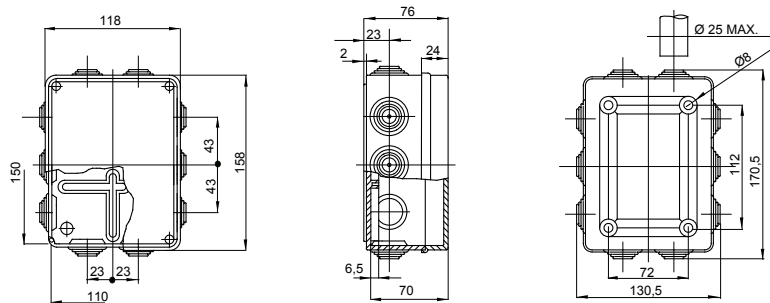

Range 44 CE - Surface-mounting watertight junction boxes in compliance with EN 60670-1 (CEI 23-48) and IEC 60670-22 (CEI 23-94) and made in high-performance technopolymers. The range includes versions with protection degree IP44, IP55, IP56 with smooth walls or with quick entry cable glands and different type of covers: blind / transparent, deep/plain, press-on/screw (in plastic, also 1/4 turn, or in metal). Available in different self-extinguishing materials (up to GWT 960 °C). Suitable for ordinary junctions, for special uses, and for industrial uses.

Insulation class	II (according to IEC 61140 standards)	Colour	Grey RAL 7035
IP degree	IP55	Material	Technopolymer GWPLAST 75
Mechanical resistance	IK08	Internal dim. LxHxD (mm)	150x110x70
Entries No. holes / Ø	10 / 29	Lid screws (no. and type)	4 - Stainless steel
Application	Ordinary junctions	Glow Wire Test	650 °C
Lid	Low screwed	Operating temperature	-25 +60 °C
Type of material	Halogen-free in compliance with EN 60754-2	Electrocod	02210
Thermo-pressure with ball	85 °C	Torque screws tightening	1.2 NM
Walls	With cable glands	Accessories for insulation restoring	GW44622

#### DIMENSIONAL

#### TECHNICAL SYMBOLOGY

II (according to IEC 61140 standards)

**IP**

IP55

IK08

**GWT**

650 °C

-25 +60 °C