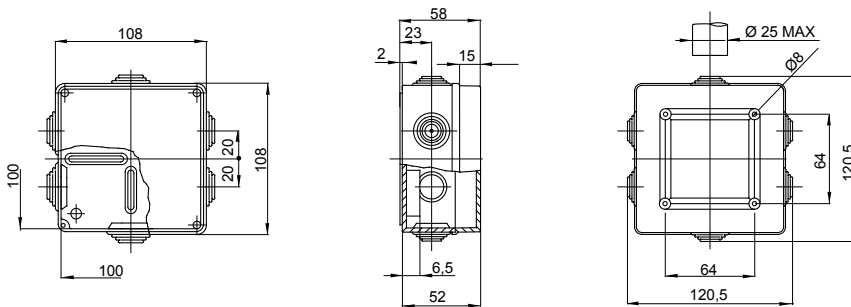

Range 44 CE - Surface-mounting watertight junction boxes in compliance with EN 60670-1 (CEI 23-48) and IEC 60670-22 (CEI 23-94) and made in high-performance technopolymers. The range includes versions with protection degree IP44, IP55, IP56 with smooth walls or with quick entry cable glands and different type of covers: blind / transparent, deep/plain, press-on/screw (in plastic, also 1/4 turn, or in metal). Available in different self-extinguishing materials (up to GWT 960 °C). Suitable for ordinary junctions, for special uses, and for industrial uses.

Insulation class	II (according to IEC 61140 standards)	Colour	Grey RAL 7035
IP degree	IP55	Material	Technopolymer GWPLAST 75
Mechanical resistance	IK08	Internal dim. LxHxD (mm)	100x100x50
Entries No. holes / Ø	6 / 29	Lid screws (no. and type)	4 - Stainless steel
Application	Ordinary junctions	Glow Wire Test	650 °C
Lid	Low screwed	Operating temperature	-25 +60 °C
Type of material	Halogen-free in compliance with EN 60754-2	Electrocod	02210
Thermo-pressure with ball	85 °C	Torque screws tightening	1 NM
Walls	With cable glands	Accessories for insulation restoring	GW44622

#### DIMENSIONAL

#### TECHNICAL SYMBOLOGY

II (according to IEC 61140 standards)

IP

IP55

IK

IK08

GWT

650 °C