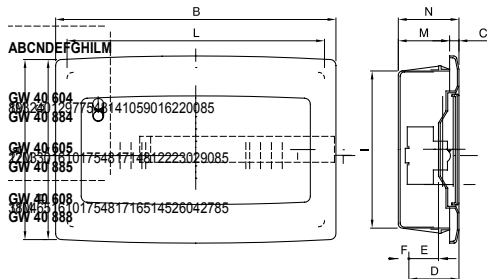

The IP40 protected flush mounting enclosures are available in sizes from 8 to 72M and are equipped with screw multipolar terminal blocks, 80 A IP 20. They are available with a smoked transparent door (particularly suitable for the commercial and industrial sector) or a blank door (ideal for domestic application); the terminal blocks allow to create simple and neat wiring reducing the set-up time of the enclosure.

Insulation class	II (according to IEC 61140 standards)	Colour	White RAL 9016
Outer dim. LxHxD (mm)	465x310x85	IP degree	IP40
Installation	For brick wall	Dispersible power (W)	50
Mechanical resistance	IK08	Rated voltage	400 V
Door colour	Blank	Terminal blocks	80 A - IP20 bipolar holes with screws
No. of modules EN 50022	18	Rated current	125 A
Glow Wire Test	650 °C	Operating temperature	-15 ÷ +60°C
Type of material	Halogen-free in compliance with EN 60754-2 Electrocod 0311		
Thermo-pressure with ball	70 °C	Standard	EN 60670-1 (CEI 23-48) IEC60670-24 CEI 23-49
Insulation voltage	750 V	Pole 1 (mm ²)	N/E (3x16) + (17x10)
Pole 2 (mm ²)	N/E (3x16) + (17x10)		

DIMENSIONAL

TECHNICAL SYMBOLOGY

II (according to IEC 61140 standards)

IP

IP40

IK

IK08

GWT