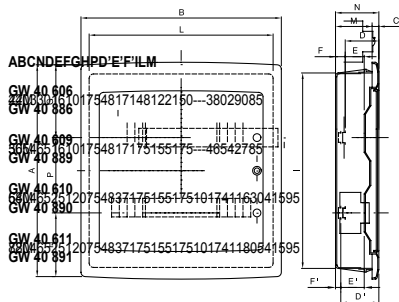

Product Data Sheet

GW40611BD

40 CDI Range

The IP40 protected flush mounting enclosures are available in sizes from 8 to 72M and are equipped with screw multipolar terminal blocks, 80 A IP 20. They are available with a smoked transparent door (particularly suitable for the commercial and industrial sector) or a blank door (ideal for domestic application); the terminal blocks allow to create simple and neat wiring reducing the set-up time of the enclosure.

Insulation class	II (according to IEC 61140 standards)	Colour	White RAL 9016
Outer dim. LxHxD (mm)	465x855x95	IP degree	IP40
Installation	For brick wall	Dispersible power (W)	95
Mechanical resistance	IK08	Rated voltage	400 V
Door colour	Smoked Transparent	Terminal blocks	80 A - IP20 bipolar holes with screws
No. of modules EN 50022	72 (18x4)	Rated current	125 A
Glow Wire Test	650 °C	Operating temperature	-15 ÷ +60°C
Type of material	Halogen-free in compliance with EN 60754-2	Electrocod	0311
Thermo-pressure with ball	70 °C	Standard	EN 60670-1 (CEI 23-48) IEC60670-24 CEI 23-49
Insulation voltage	750 V	Pole 1 (mm²)	N/E 2x[(3x16) + (17x10)]
Pole 2 (mm²)	N/E 2x[(3x16) + (17x10)]		

DIMENSIONAL

TECHNICAL SYMBOLOGY

II (according to IEC 61140 standards)

IP

IP40

IK

IK08

GWT

Data, measures, designs and pictures are shown only as informative purposes, and could be changed without previous notice