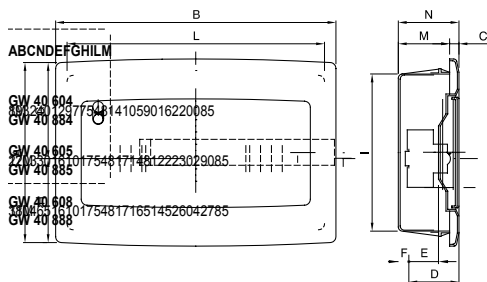

The IP40 protected flush mounting enclosures are available in sizes from 8 to 72M and are equipped with screw multipolar terminal blocks, 80 A IP 20. They are available with a smoked transparent door (particularly suitable for the commercial and industrial sector) or a blank door (ideal for domestic application); the terminal blocks allow to create simple and neat wiring reducing the set-up time of the enclosure.

Insulation class	II (according to IEC 61140 standards)	Colour	White RAL 9016
Outer dim. LxHxD (mm)	330x270x85	IP degree	IP40
Installation	For brick wall	Dispersible power (W)	36
Mechanical resistance	IK08	Rated voltage	400 V
Door colour	Smoked Transparent	Terminal blocks	80 A - IP20 bipolar holes with screws
No. of modules EN 50022	12	Rated current	125 A
Glow Wire Test	650 °C	Operating temperature	-15 ÷ +60°C
Type of material	Halogen-free in compliance with EN 60754-2	Electrocod	0311
Thermo-pressure with ball	70 °C	Standard	EN 60670-1 (CEI 23-48) IEC60670-24 CEI 23-49
Insulation voltage	750 V	Pole 1 (mm <sup>2</sup> )	N/E (3x16) + (11x10)
Pole 2 (mm <sup>2</sup> )	N/E (3x16) + (11x10)		

### DIMENSIONAL

### TECHNICAL SYMBOLOGY

II (according to IEC 61140 standards)

IP

IP40

IK

IK08

GWT

650 °C