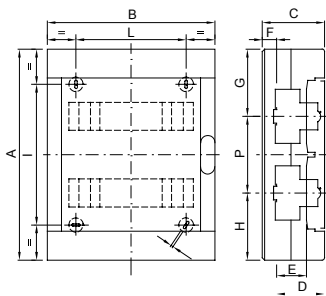

The IP40 protected decorative enclosures are available in sizes from 8 to 72M. They provide superior aesthetic integration and are equipped with screw wiring multipolar terminal blocks, 80 A IP 20. They are available with smoked transparent doors or with blank doors that can be equipped with safety lock, characterized by the "PUSH" opening and closing. The terminal blocks allow to create simple and neat wiring reducing the set-up time of the enclosure.

Insulation class	II (according to IEC 61140 standards)	Colour	White RAL 9016
Outer dim. LxHxD (mm)	400x550x130	IP degree	IP40
Dispersible power (W)	63	Mechanical resistance	IK08
Rated voltage	400 V	Door colour	Blank
Terminal blocks	80 A - IP20 bipolar holes with screws	No. of modules EN 50022	54 (18x3)
Rated current	125 A	Glow Wire Test	650 °C
Operating temperature	-25 +60 °C	Type of material	Halogen-free in compliance with EN 60754-2
Thermo-pressure with ball	70 °C	Accessories for insulation restoring	Screwcaps (GW44623) or fixing brackets in resin (GW44621)
Standard	EN 60670-1 (CEI 23-48) IEC60670-24 CEI 23-49	Insulation voltage	750 V
Pole 1 (mm²)	N/E 2x[(3x16) + (17x10)]	Pole 2 (mm²)	N/E 2x[(3x16) + (17x10)]

DIMENSIONAL

		A	B	C	D	E	F	G	H	P	D'	E'	F'	NR	I	L
24M	GW 40 047 GW 40 067	350	280	100	77	47	115	112.5	125	125	-	-	-	4	232	180
36M	GW 40 049 GW 40 069	400	400	130	76	48	37	125	125	150	102.5	74	10.5	4	282	300
54M	GW 40 051 GW 40 071	550	400	130	76	48	37	125	125	150	102.5	74	10.5	4	432	300
72M	GW 40 053 GW 40 073	850	400	150	76	48	57	187.5	187.5	150 175	102.5	74	30.5	6	303 303	300